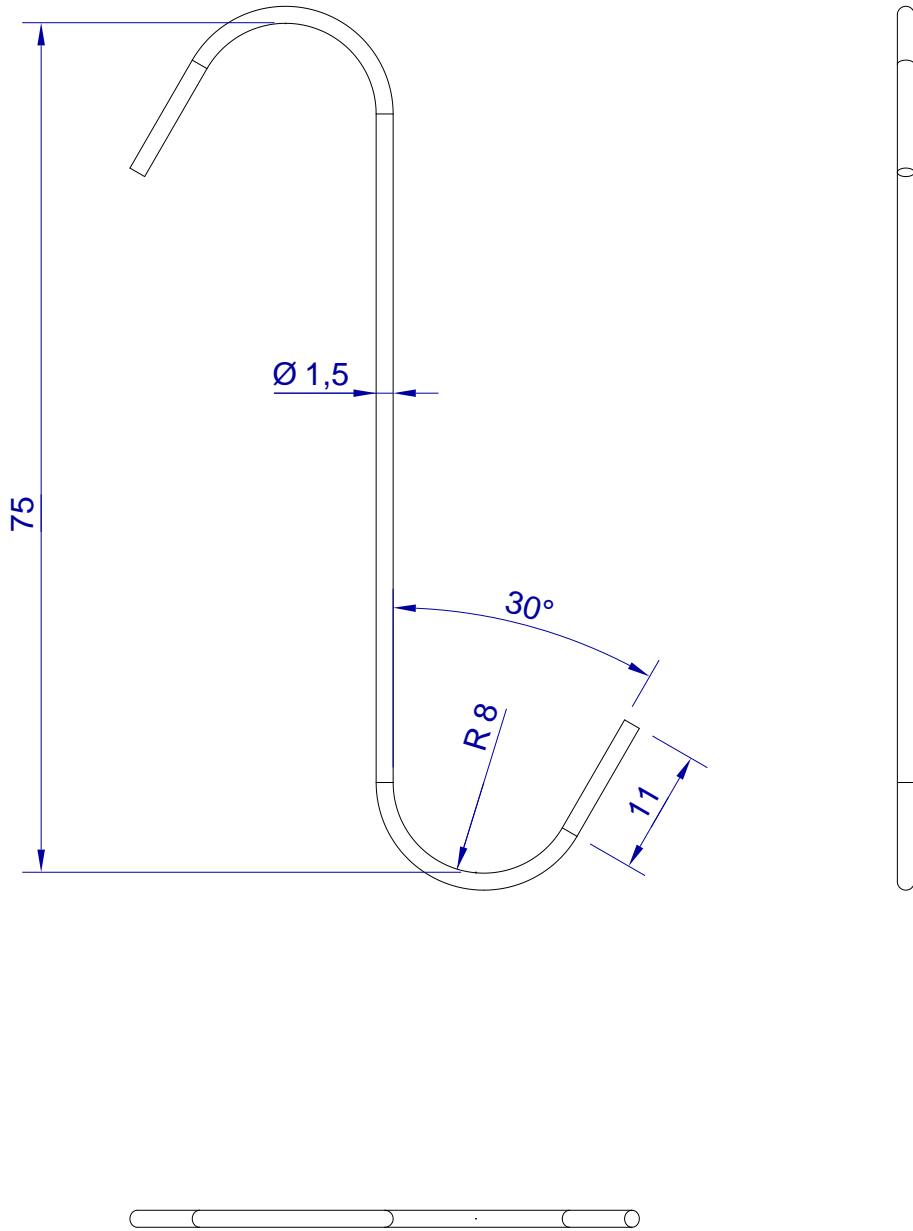

This drawing is HangOn AB property. It can't be reproduced or communicated without our written agreement

hang<sup>®</sup>  
On

Product no.  
075X1,5 180RX2  
Description  
Hook, stock item