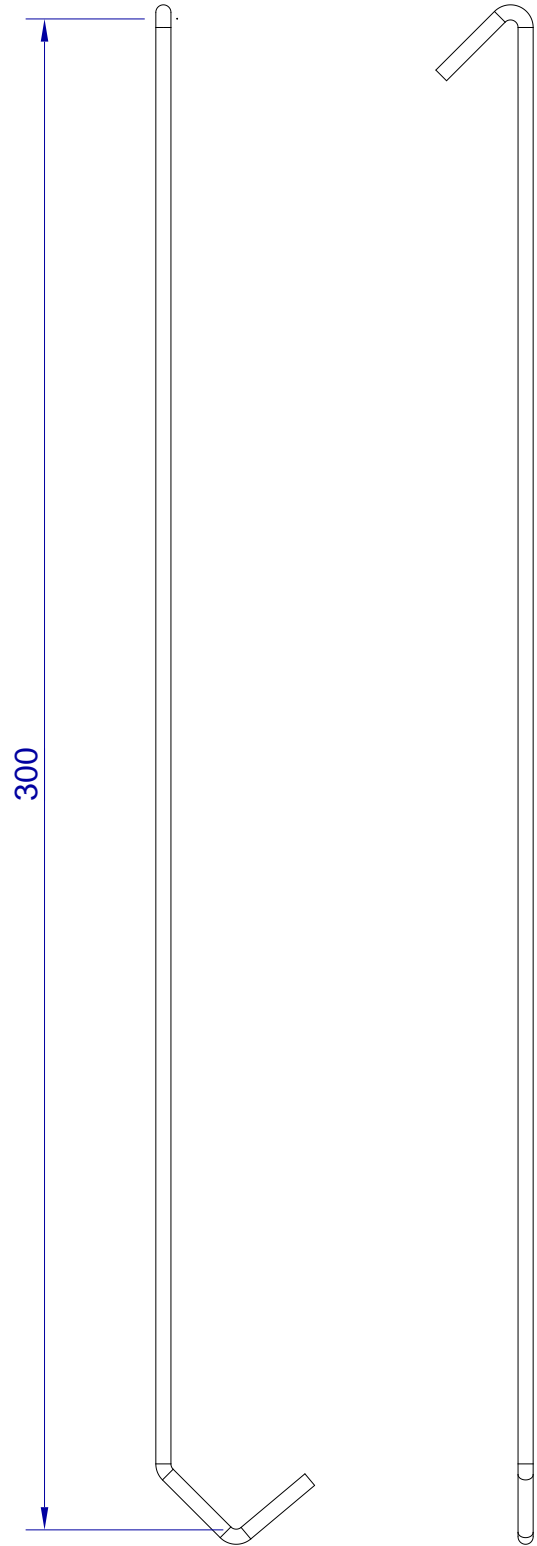

This drawing is HangOn AB property. It can't be reproduced or communicated without our written agreement

hang[®]
On

Product no.
300X3,0 90DV
Description
Hook