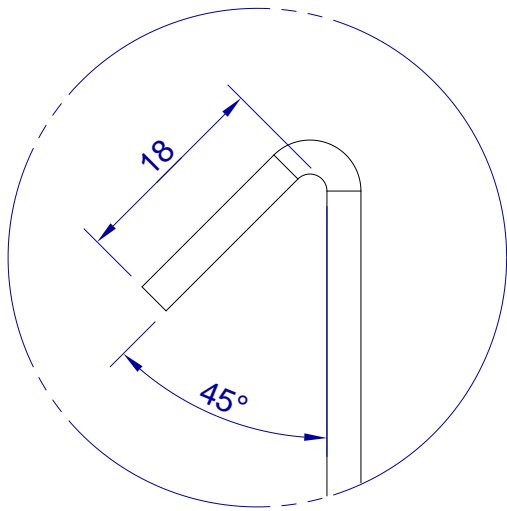

This drawing is HangOn AB property. It can't be reproduced or communicated without our written agreement

hang[®]
On

Product no.
300X3,0 90DV
Description
Hook