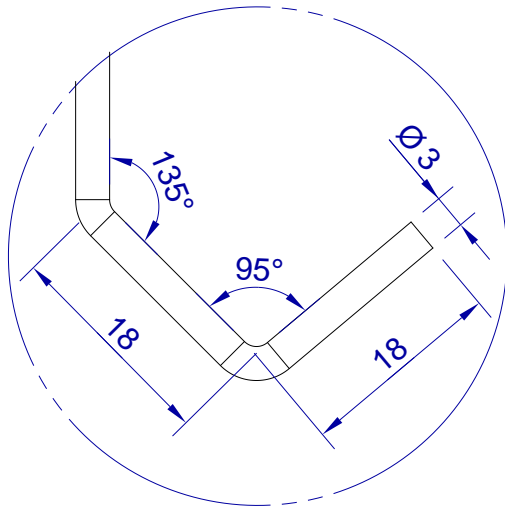

This drawing is HangOn AB property. It can't be reproduced or communicated without our written agreement

hang[®]
On

Product no.
300X3,0 90DV
Description
Hook