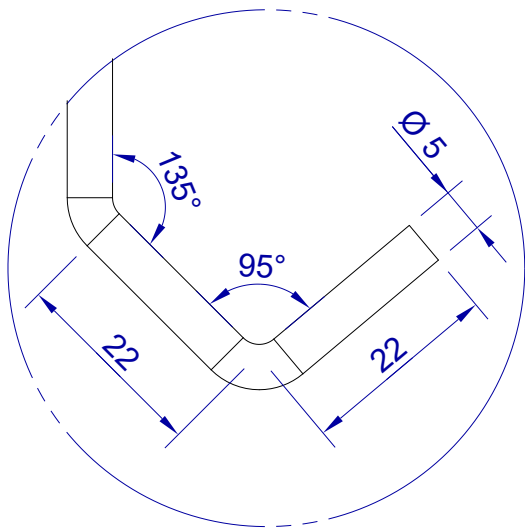

This drawing is HangOn AB property. It can't be reproduced or communicated without our written agreement

hang[®]
On

Product no.
700X5,0 PDVX2
Description
Hook, stock item