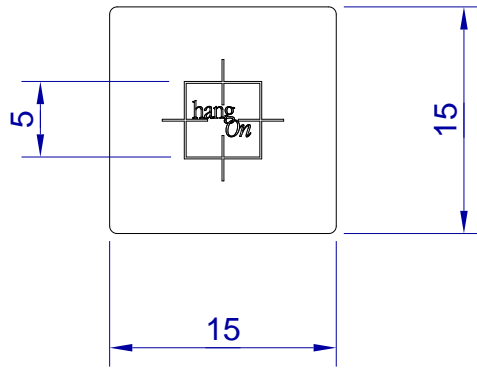

This drawing is HangOn AB property. It can't be reproduced or communicated without our written agreement

Product no.

EF 015

Description

Square labels