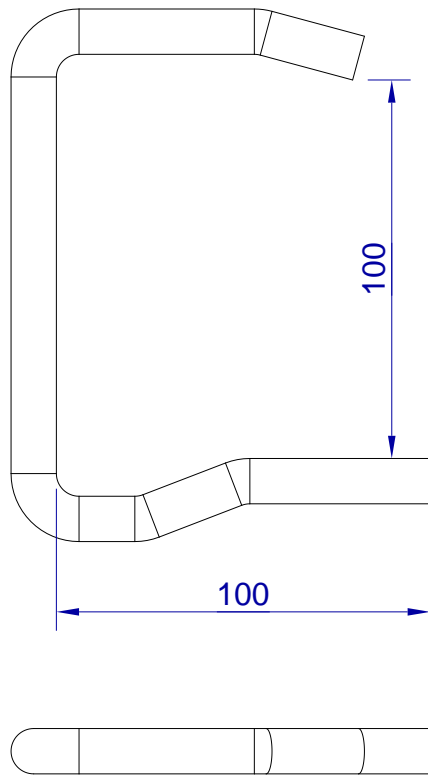

This drawing is HangOn AB property. It can't be reproduced or communicated without our written agreement

hang[®]
On

Product no.
HPY A 100x12,0
Description
C-hook