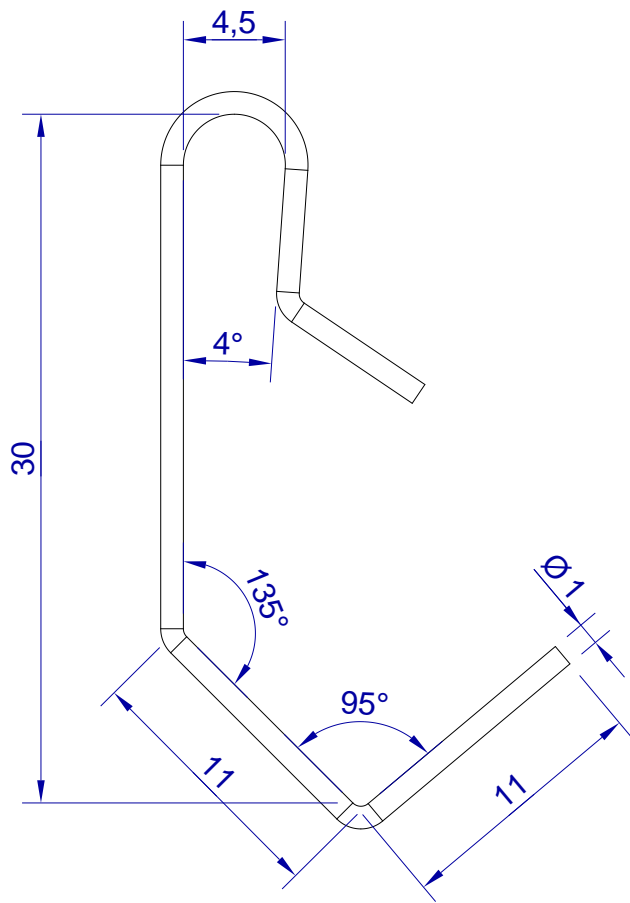

This drawing is HangOn AB property. It can't be reproduced or communicated without our written agreement

hang[®]
On

Product no.
030X1,0 PDV+L
Description
Locking hook