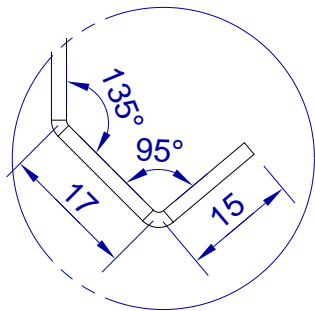

This drawing is HangOn AB property. It can't be reproduced or communicated without our written agreement

hang[®]
On

Product no.
450X2,0 PDV

Description
Hook, stock item