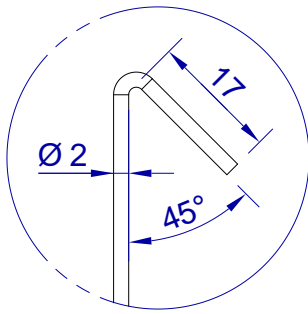

This drawing is HangOn AB property. It can't be reproduced or communicated without our written agreement

hang[®]
On

Product no.
450X2,0 PDV

Description
Hook, stock item