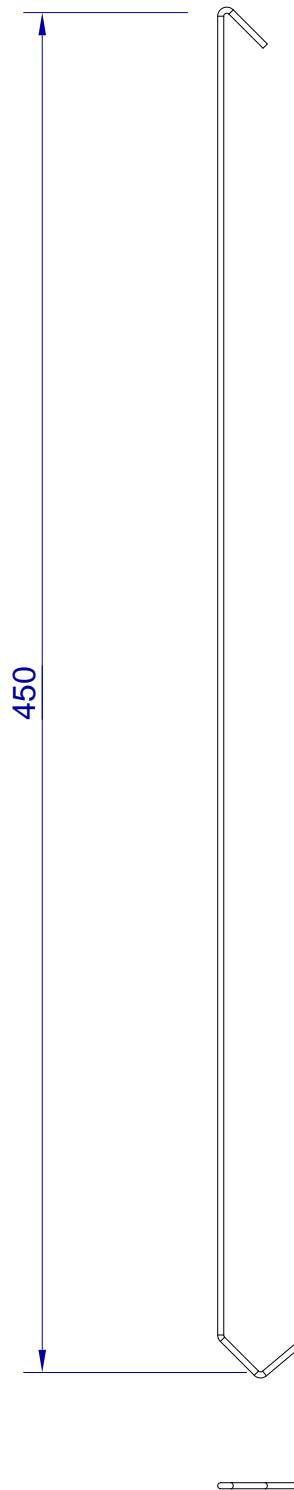

This drawing is HangOn AB property. It can't be reproduced or communicated without our written agreement

hang[®]
On

Product no.
450X2,0 PDV

Description
Hook, stock item