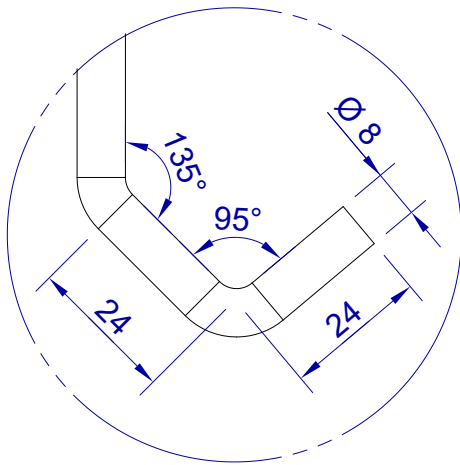

This drawing is HangOn AB property. It can't be reproduced or communicated without our written agreement

hang[®]
On

Product no.
500X8,0 PDVX2
Description
Hook, stock item