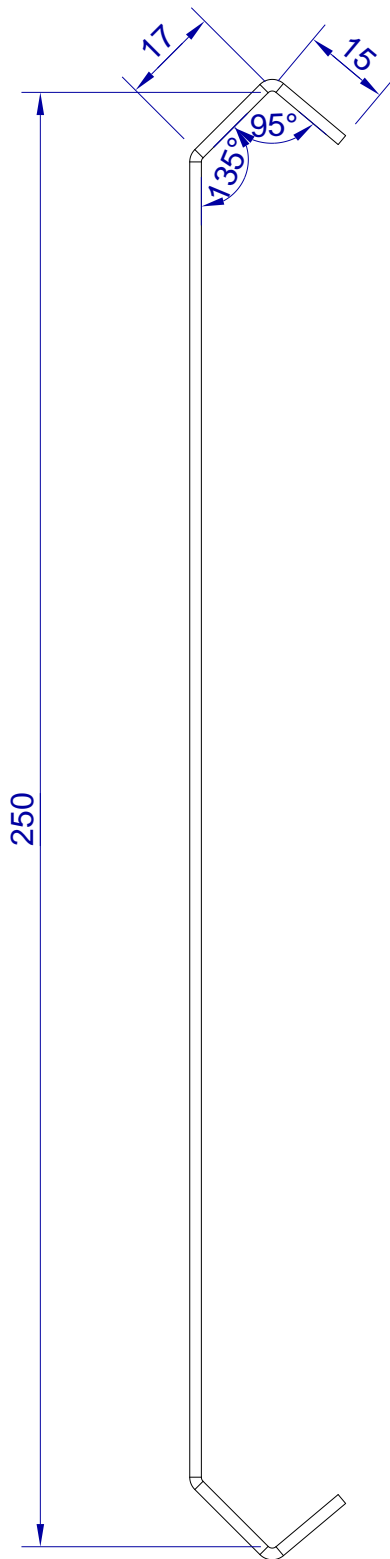

This drawing is HangOn AB property. It can't be reproduced or communicated without our written agreement

hang[®]
On

Product no.

F250X2,0 PDVX2

Description

Fixed hooks, stock item