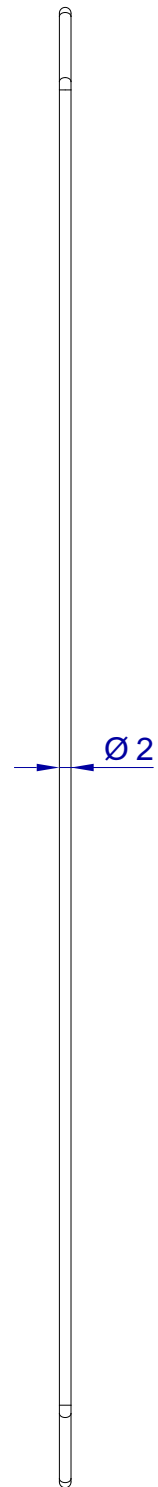

This drawing is HangOn AB property. It can't be reproduced or communicated without our written agreement

hang[®]
On

Product no.

F250X2,0 PDVX2

Description

Fixed hooks, stock item