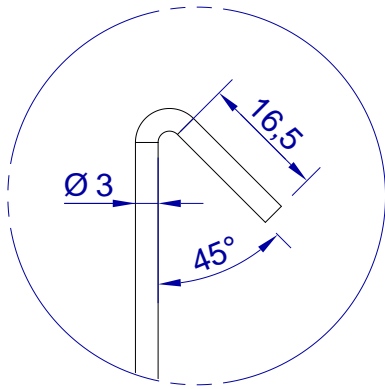

This drawing is HangOn AB property. It can't be reproduced or communicated without our written agreement

hang[®]
On

Product no.
650X3,0 PDV

Description
Hook, stock item