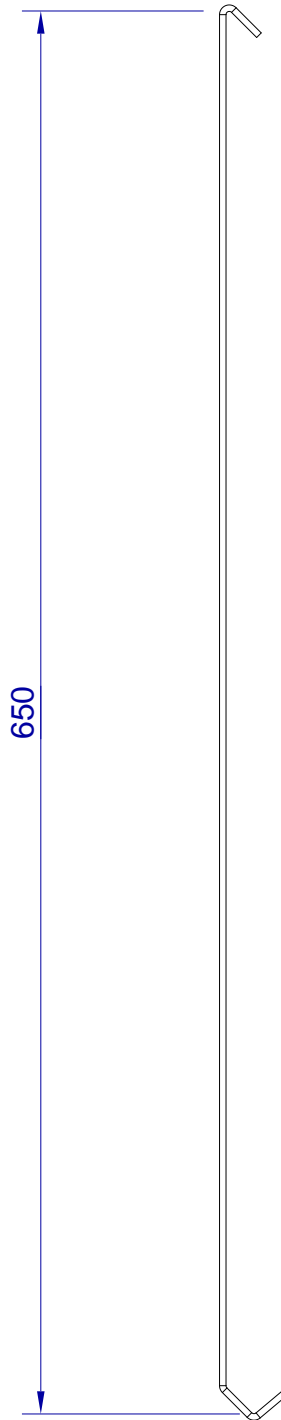

This drawing is HangOn AB property. It can't be reproduced or communicated without our written agreement

hang[®]
On

Product no.
650X3,0 PDV

Description
Hook, stock item