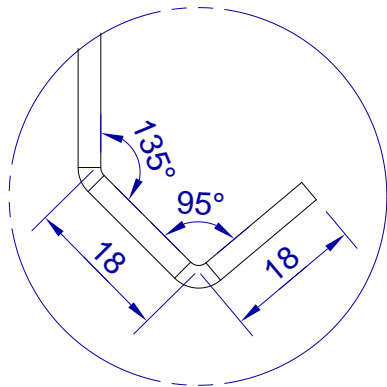

This drawing is HangOn AB property. It can't be reproduced or communicated without our written agreement

hang[®]
On

Product no.
650X3,0 PDV

Description
Hook, stock item