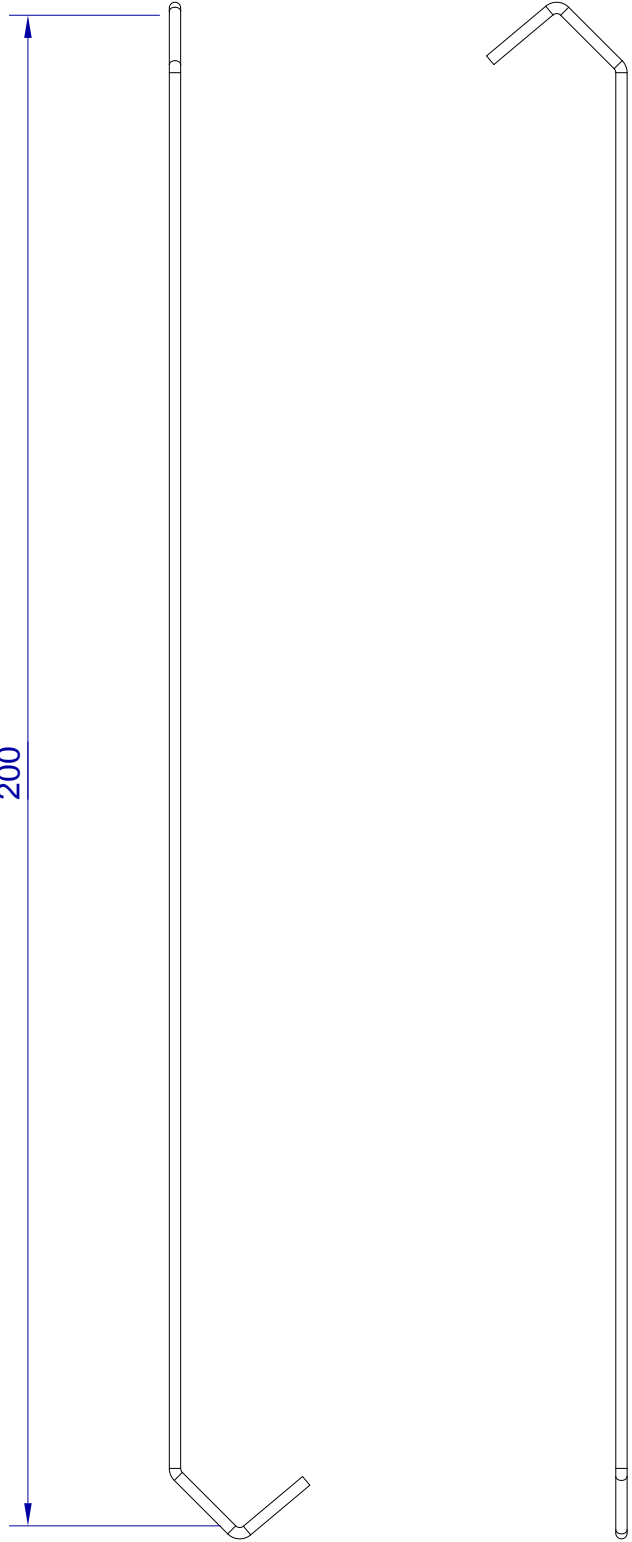

This drawing is HangOn AB property. It can't be reproduced or communicated without our written agreement

200

hang[®]
On

Product no.
200X1,5 90DVX2 M
Description
Hook Mini