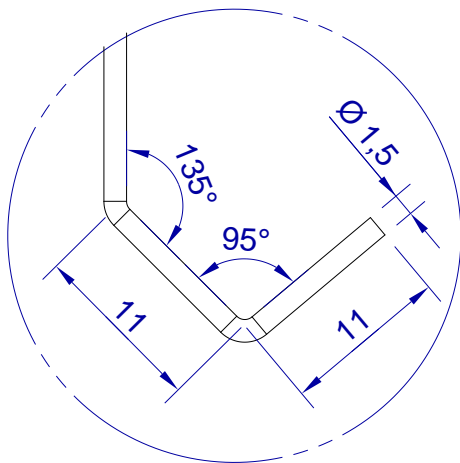

This drawing is HangOn AB property. It can't be reproduced or communicated without our written agreement

200

hang[®]
On

Product no.
200X1,5 90DVX2 M
Description
Hook Mini