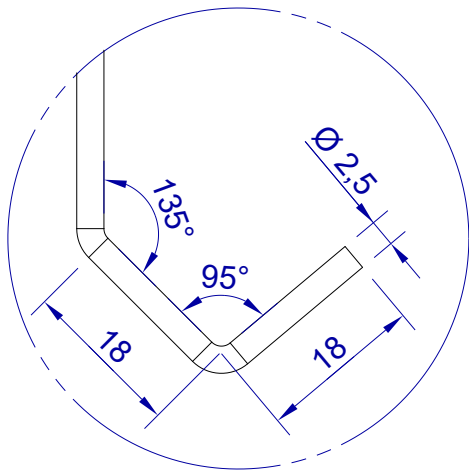

This drawing is HangOn AB property. It can't be reproduced or communicated without our written agreement

hang[®]
On

Product no.
650X2,5 PDVX2
Description
Hook, stock item