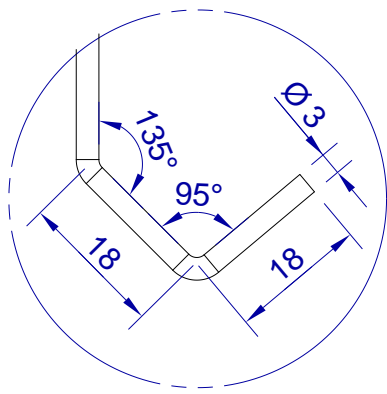

This drawing is HangOn AB property. It can't be reproduced or communicated without our written agreement

Product no.
350X3,0 90DVX2

Description
Hook, stock item