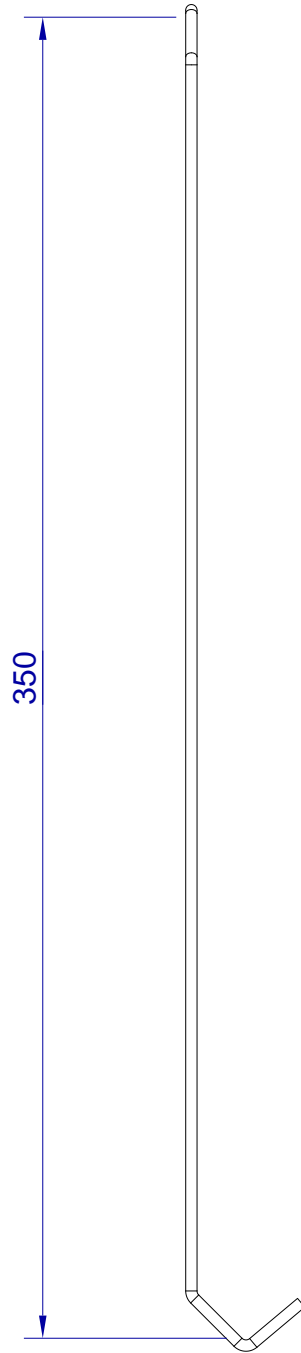

This drawing is HangOn AB property. It can't be reproduced or communicated without our written agreement

Product no.
350X3,0 90DVX2

Description
Hook, stock item