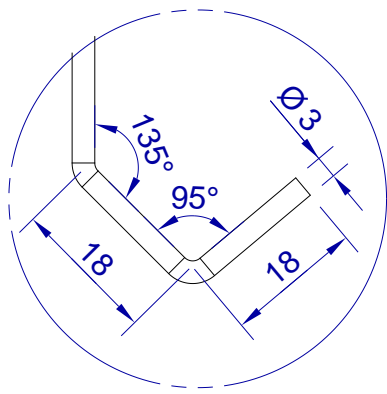

This drawing is HangOn AB property. It can't be reproduced or communicated without our written agreement

400

hang[®]
On

Product no.
400X3,0 90DVX2
Description
Hook, stock item