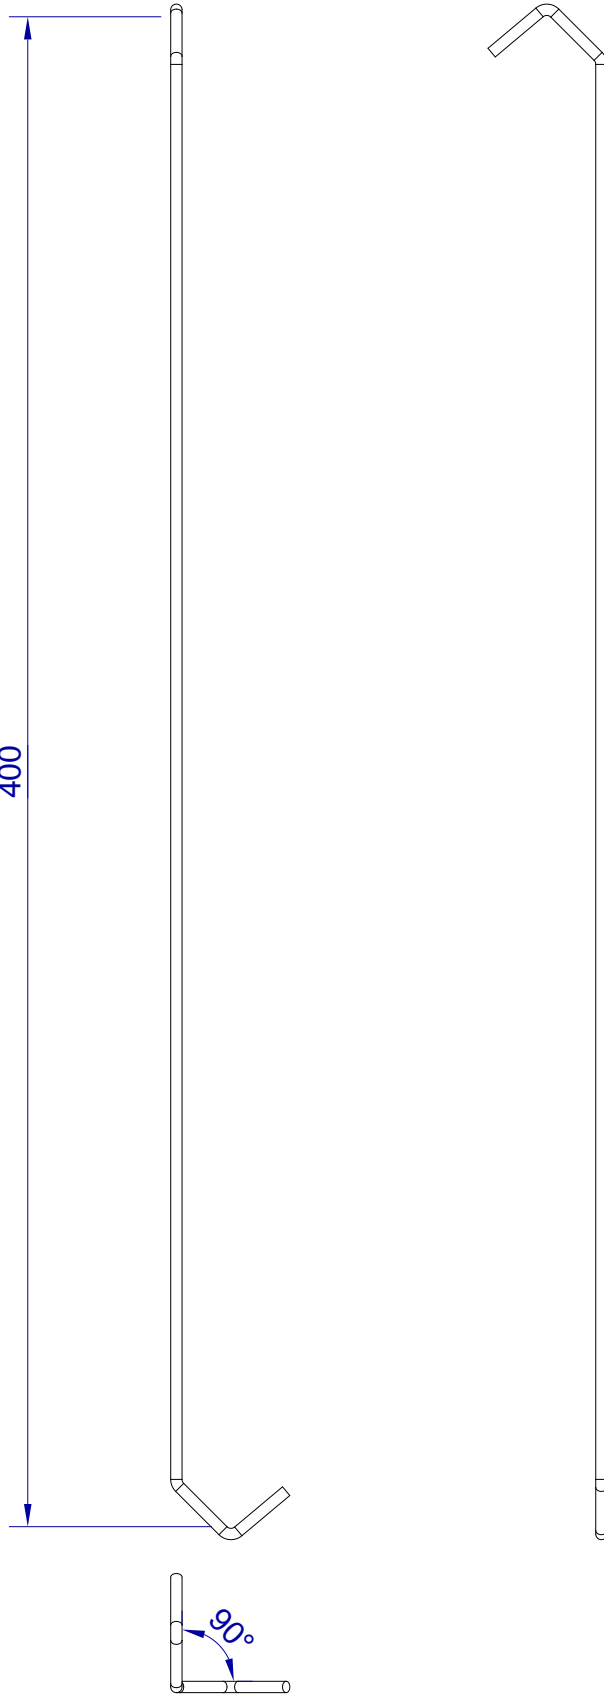

This drawing is HangOn AB property. It can't be reproduced or communicated without our written agreement

400

hang[®]
On

Product no.
400X3,0 90DVX2
Description
Hook, stock item