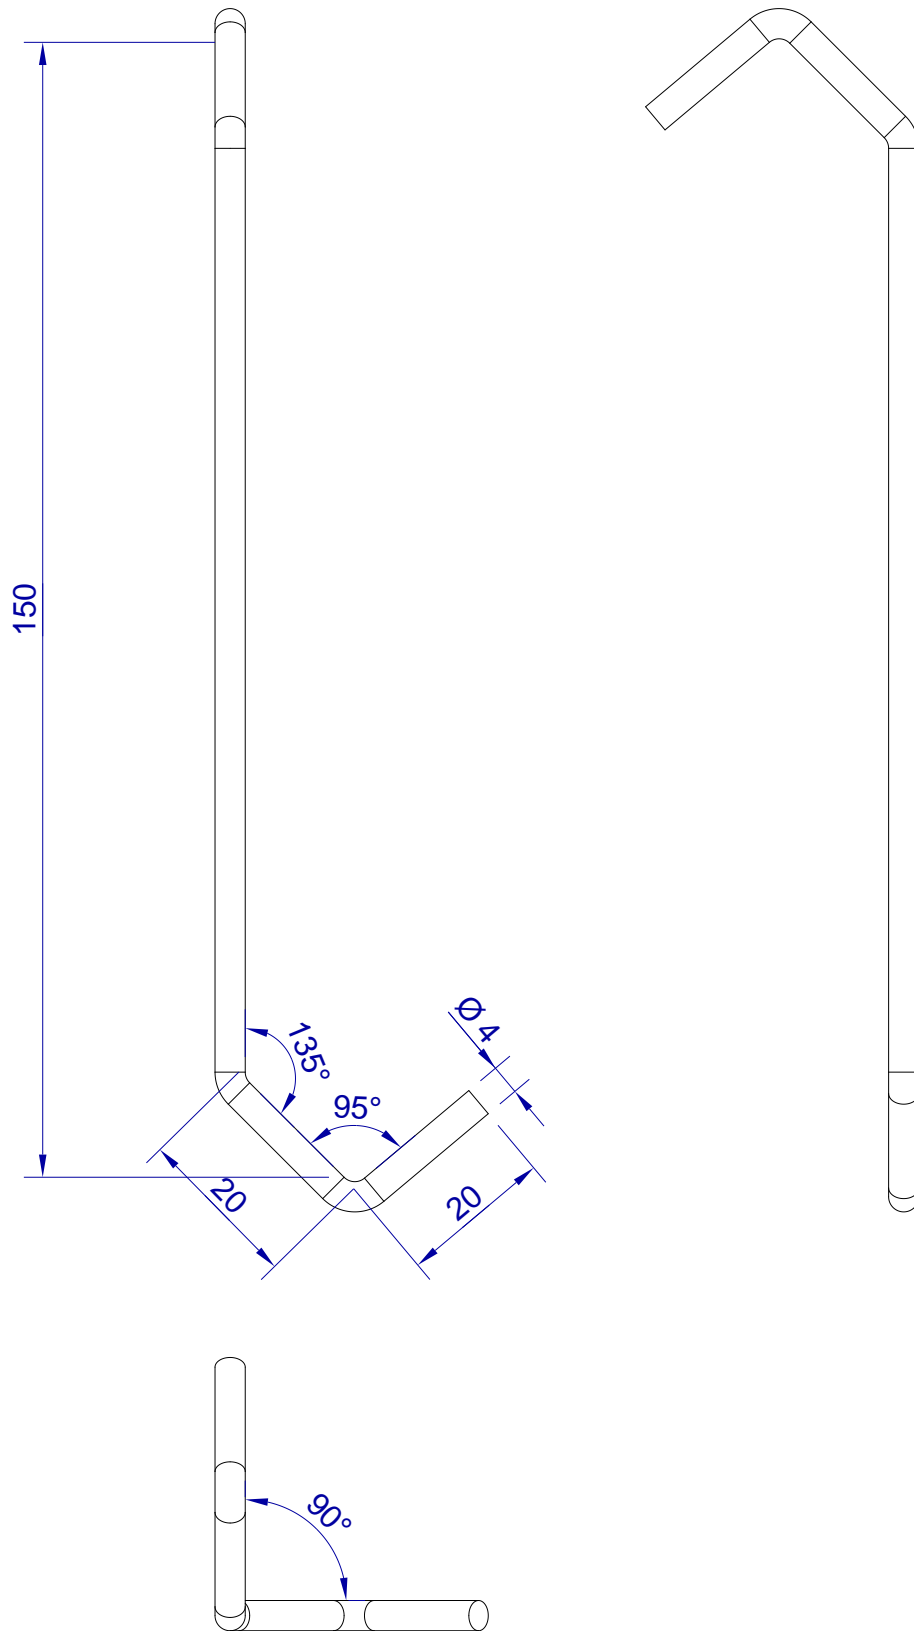

This drawing is HangOn AB property. It can't be reproduced or communicated without our written agreement

hang<sup>®</sup>  
On

Product no.  
150X4,0 90DVX2  
Description  
Hook, stock item