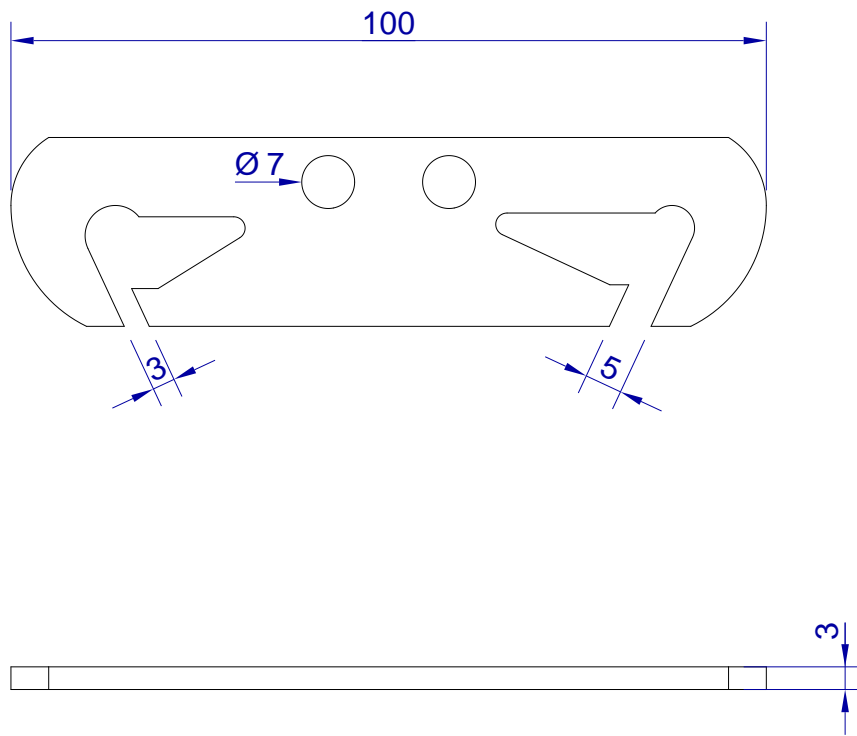

This drawing is HangOn AB property. It can't be reproduced or communicated without our written agreement

hang<sup>®</sup>  
On

Product no.

PH 100

Description

Sheet clamp hooks

2026-03-12 15:23