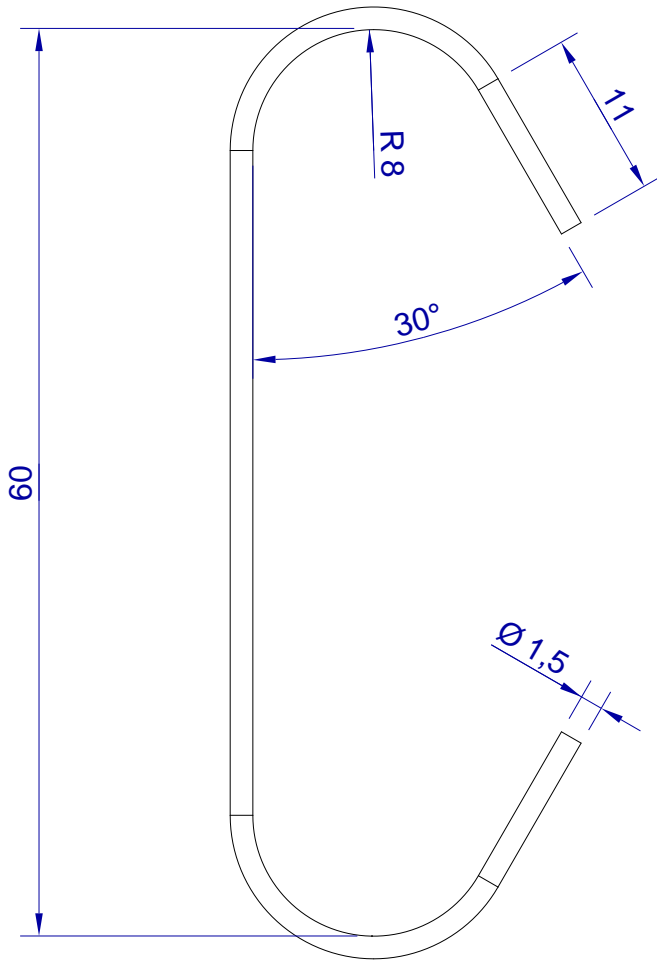

This drawing is HangOn AB property. It can't be reproduced or communicated without our written agreement

hang<sup>®</sup>  
On

Product no.  
060X1,5 PRX2  
Description  
Hook, stock item