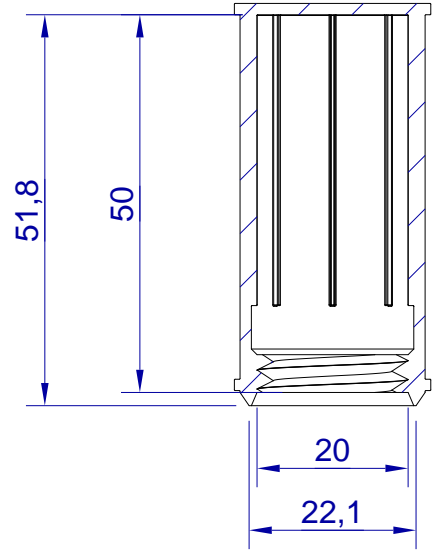

This drawing is HangOn AB property. It can't be reproduced or communicated without our written agreement

Product no.

GAP 20X50 T

Description

Cap with entrance lip, closed end, M20, black