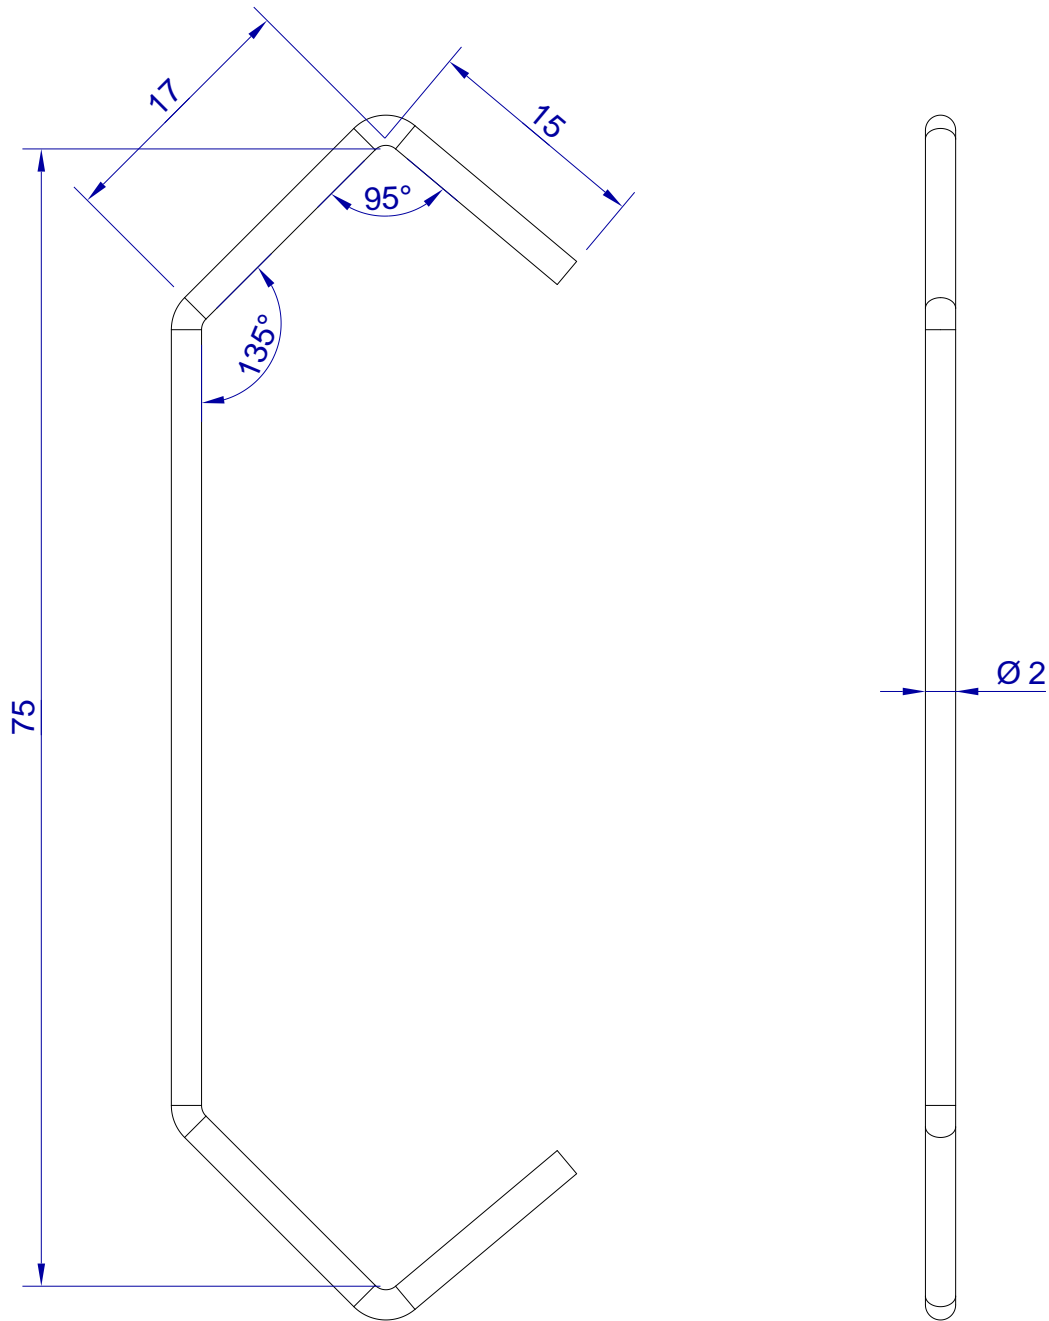

This drawing is HangOn AB property. It can't be reproduced or communicated without our written agreement

hang[®]
On

Product no.

F075X2,0 PDVX2

Description

Fixed hooks, stock item