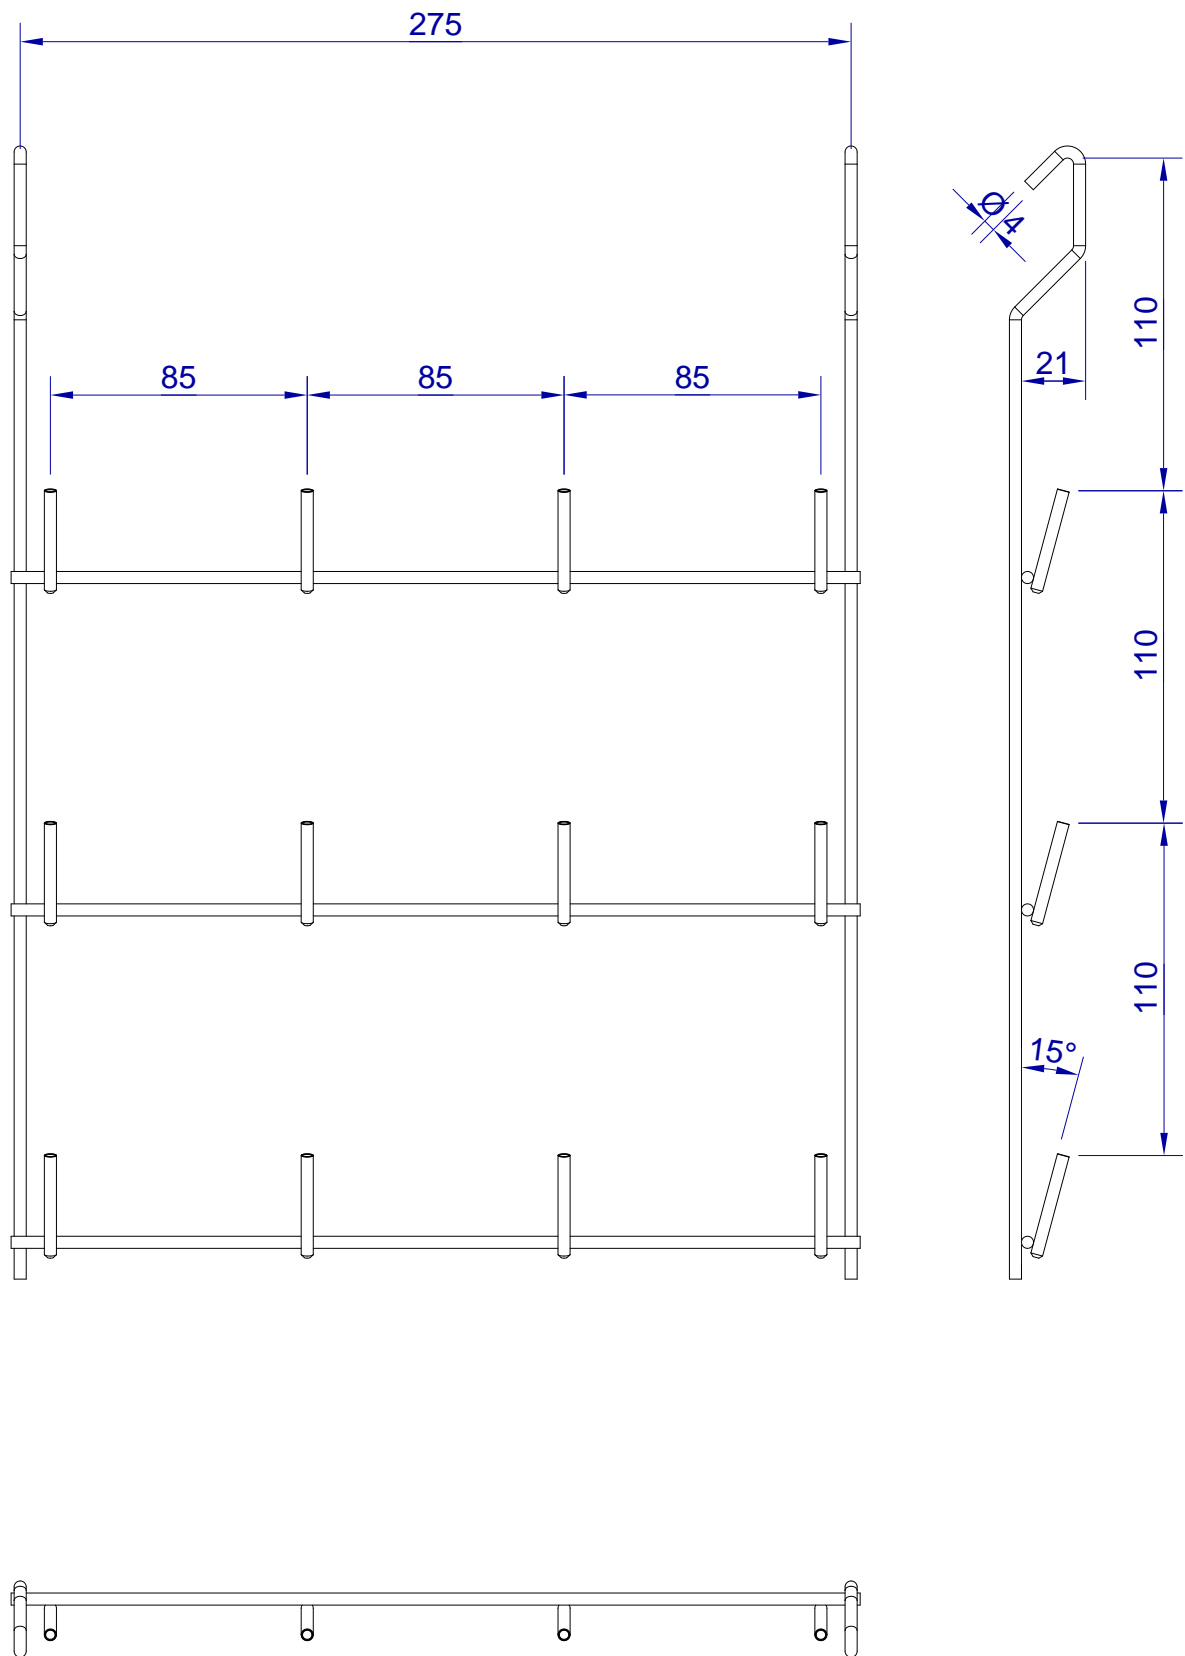

This drawing is HangOn AB property. It can't be reproduced or communicated without our written agreement

hang[®]
On

Product no.
PPHP 12

Description
Socket jig for 12 test sheets

Weight.
0,19 Kg