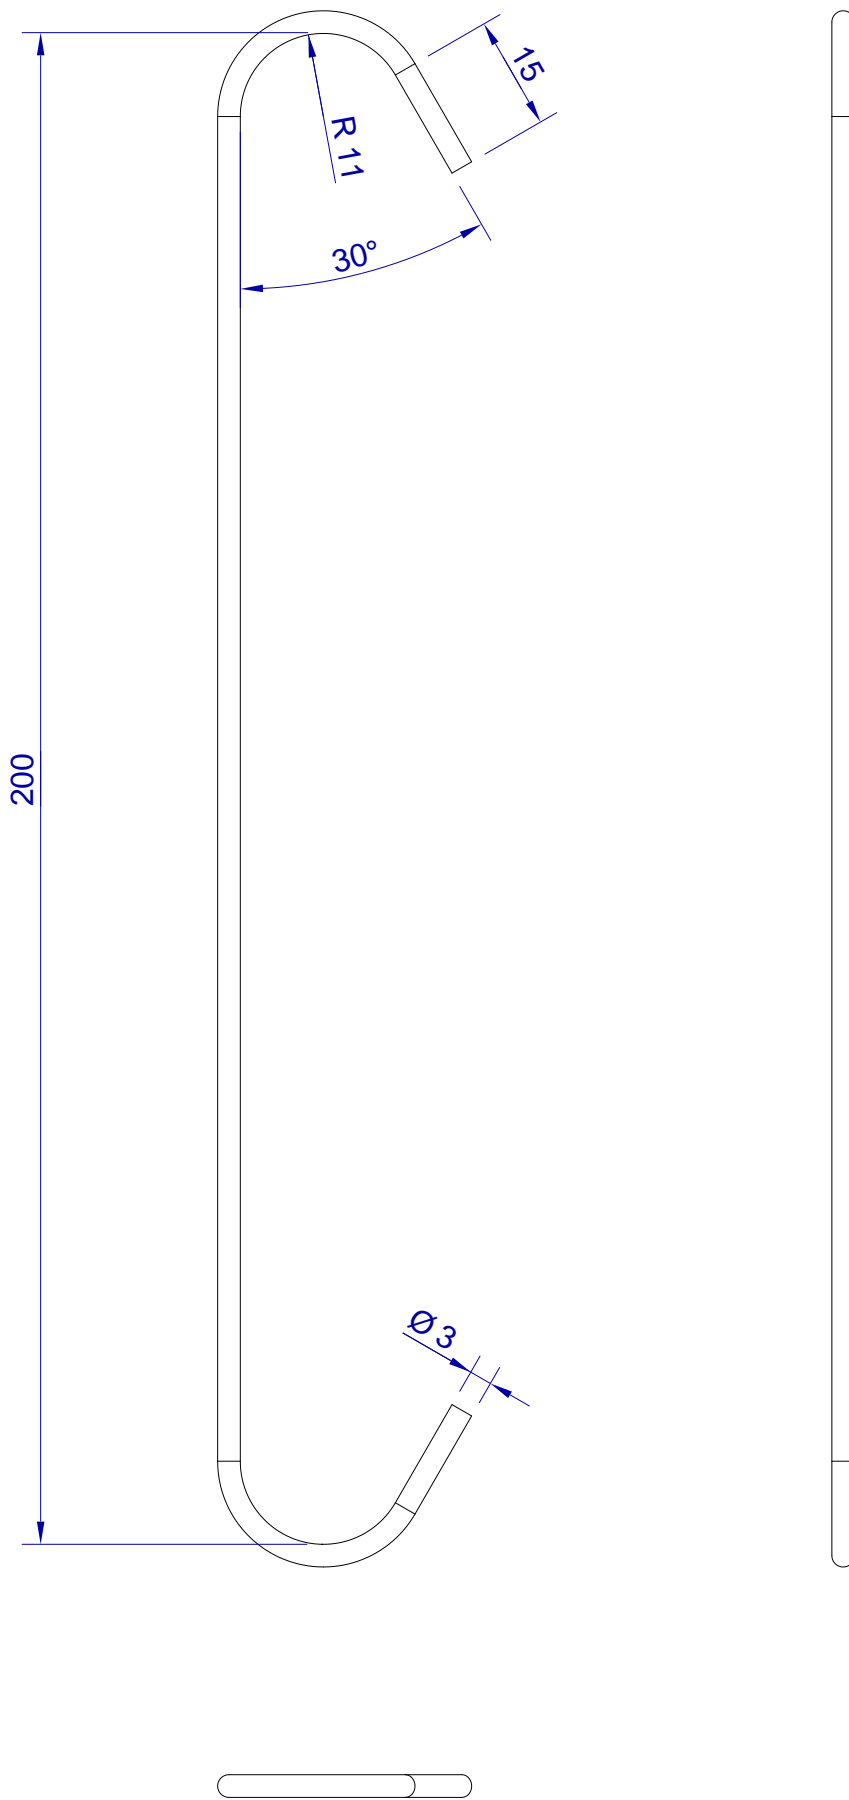

This drawing is HangOn AB property. It can't be reproduced or communicated without our written agreement

hang[®]
On

Product no.
200X3,0 PRX2

Description
Hook, stock item