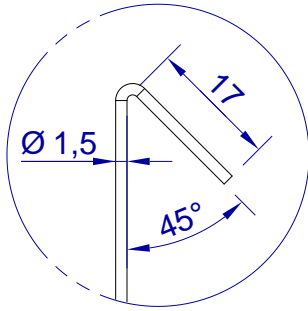

This drawing is HangOn AB property. It can't be reproduced or communicated without our written agreement

900

hang[®]
On

Product no.
900X1,5 PDV

Description
Hook, stock item