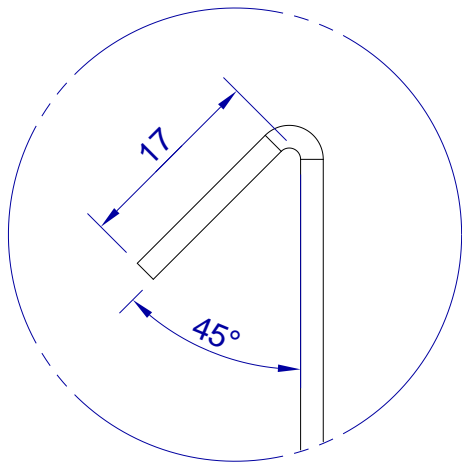

This drawing is HangOn AB property. It can't be reproduced or communicated without our written agreement

hang[®]
On

Product no.
300X2,0 90DV
Description
Hook