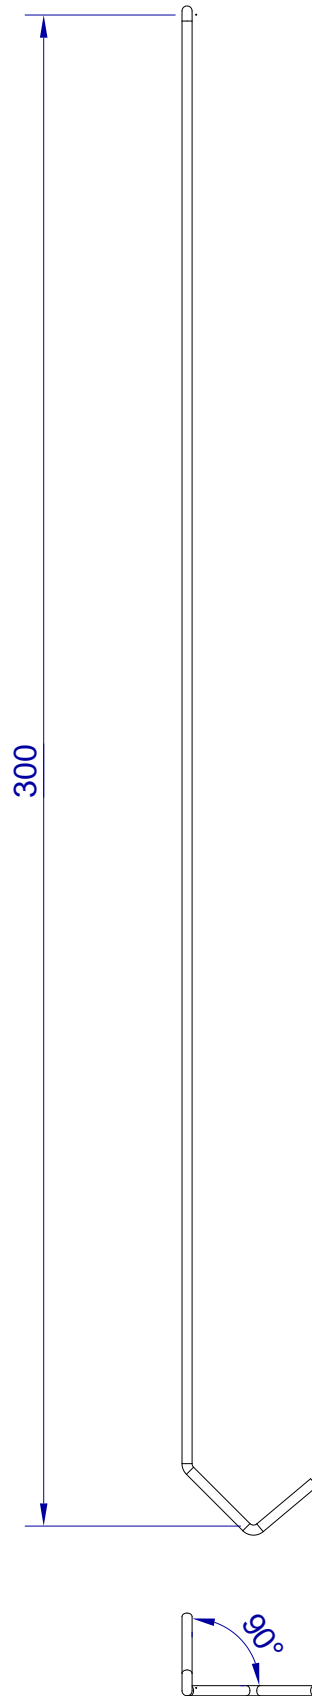

This drawing is HangOn AB property. It can't be reproduced or communicated without our written agreement

hang[®]
On

Product no.
300X2,0 90DV
Description
Hook