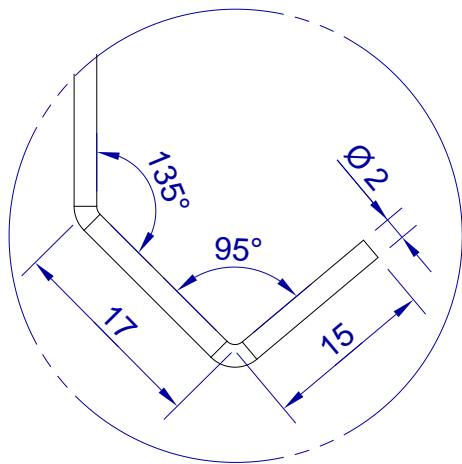

This drawing is HangOn AB property. It can't be reproduced or communicated without our written agreement

hang[®]
On

Product no.
300X2,0 90DV
Description
Hook