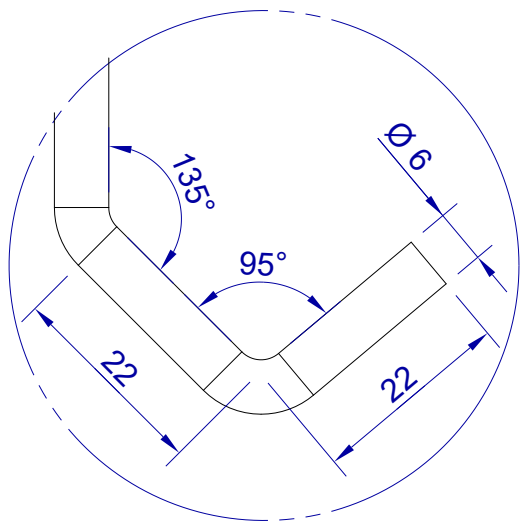

This drawing is HangOn AB property. It can't be reproduced or communicated without our written agreement

hang<sup>®</sup>  
On

Product no.  
700x6,0 PDVX2  
Description  
Hook, stock item