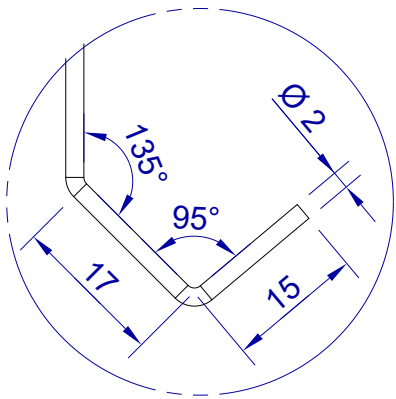

This drawing is HangOn AB property. It can't be reproduced or communicated without our written agreement

hang<sup>®</sup>  
On

Product no.  
350X2,0 PDVX2  
Description  
Hook, stock item