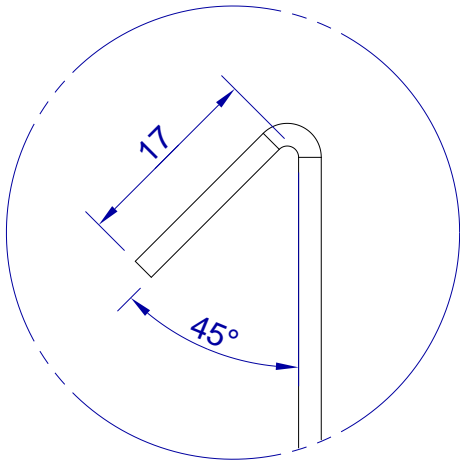

This drawing is HangOn AB property. It can't be reproduced or communicated without our written agreement

hang[®]
On

Product no.
500X2,0 90DV
Description
Hook