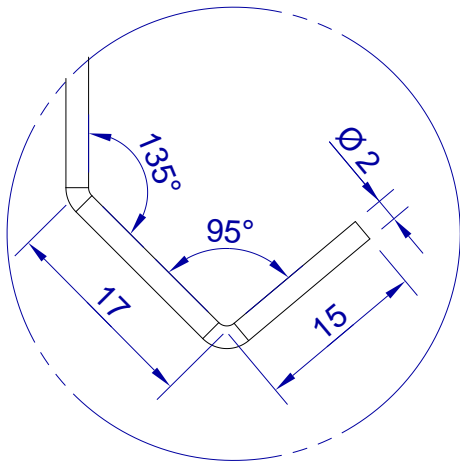

This drawing is HangOn AB property. It can't be reproduced or communicated without our written agreement

hang[®]
On

Product no.
500X2,0 90DV
Description
Hook