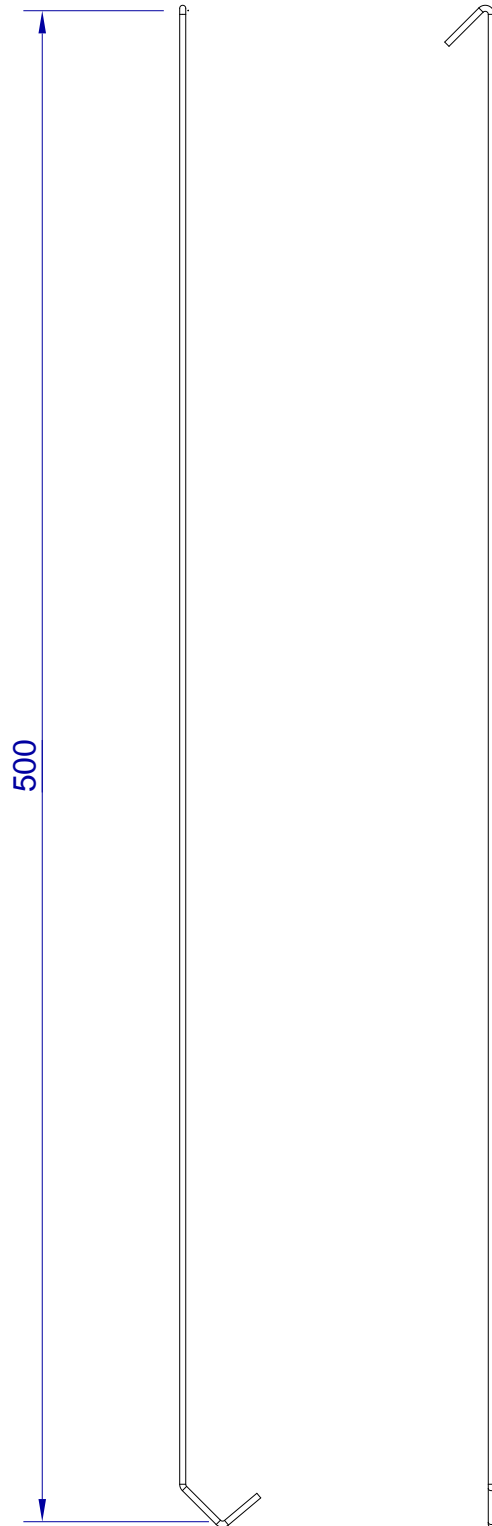

This drawing is HangOn AB property. It can't be reproduced or communicated without our written agreement

hang[®]
On

Product no.
500X2,0 90DV
Description
Hook