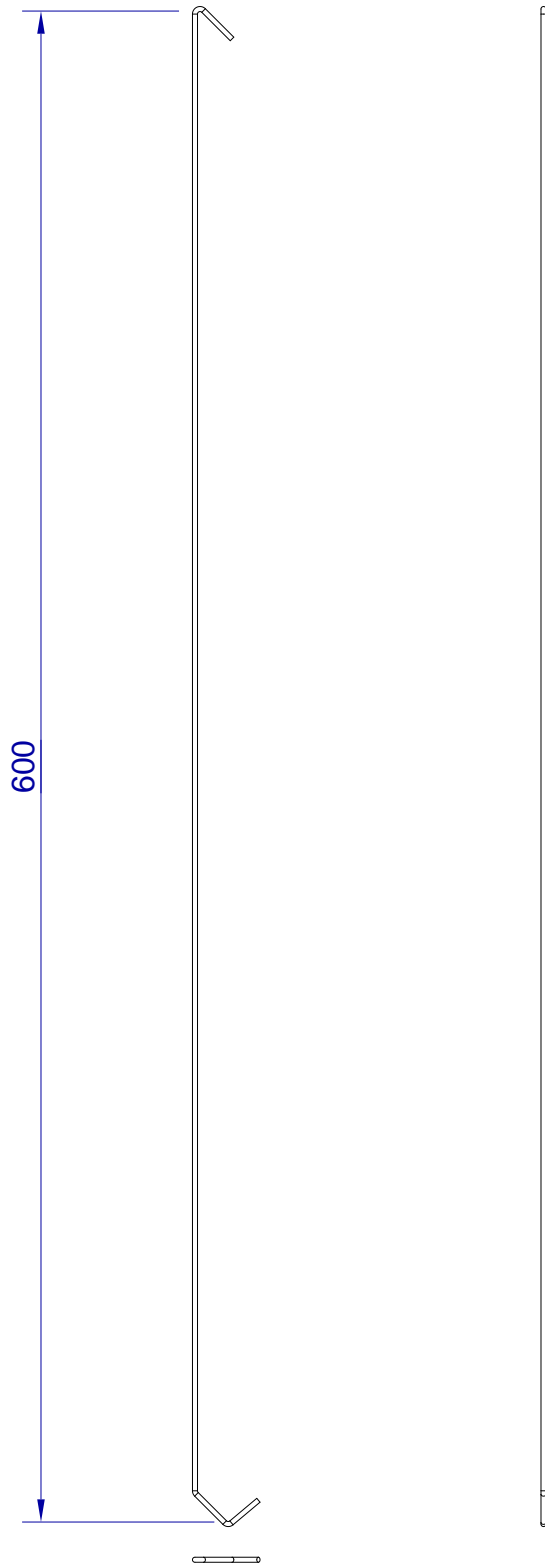

This drawing is HangOn AB property. It can't be reproduced or communicated without our written agreement

hang[®]
On

Product no.
600x2,0 PDV

Description
Hook, stock item