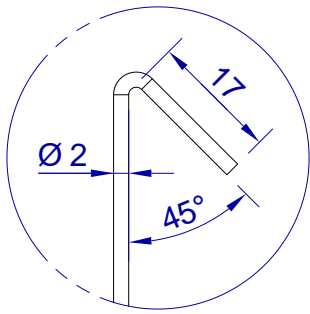

This drawing is HangOn AB property. It can't be reproduced or communicated without our written agreement

hang[®]
On

Product no.
600x2,0 PDV

Description
Hook, stock item