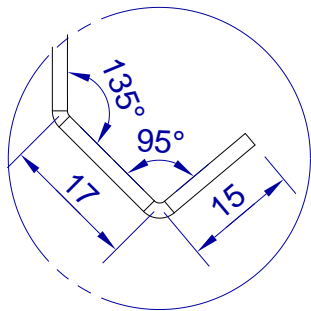

This drawing is HangOn AB property. It can't be reproduced or communicated without our written agreement

hang[®]
On

Product no.
600x2,0 PDV

Description
Hook, stock item