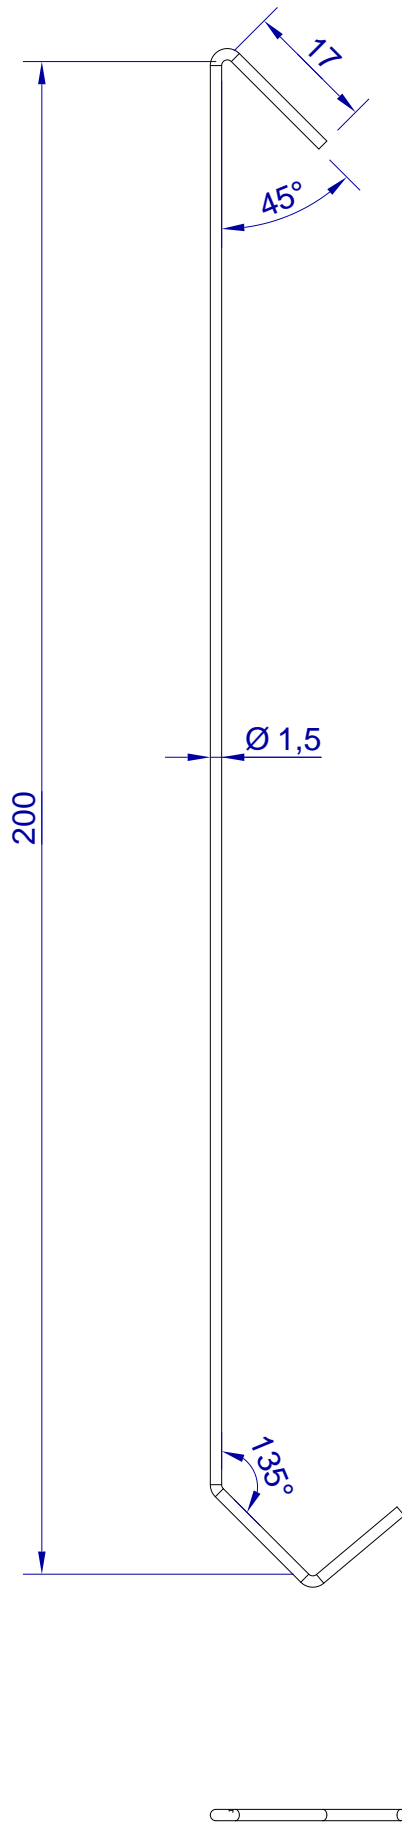

This drawing is HangOn AB property. It can't be reproduced or communicated without our written agreement

hang[®]
On

Product no.
200X1,5 PDV

Description
Hook, stock item