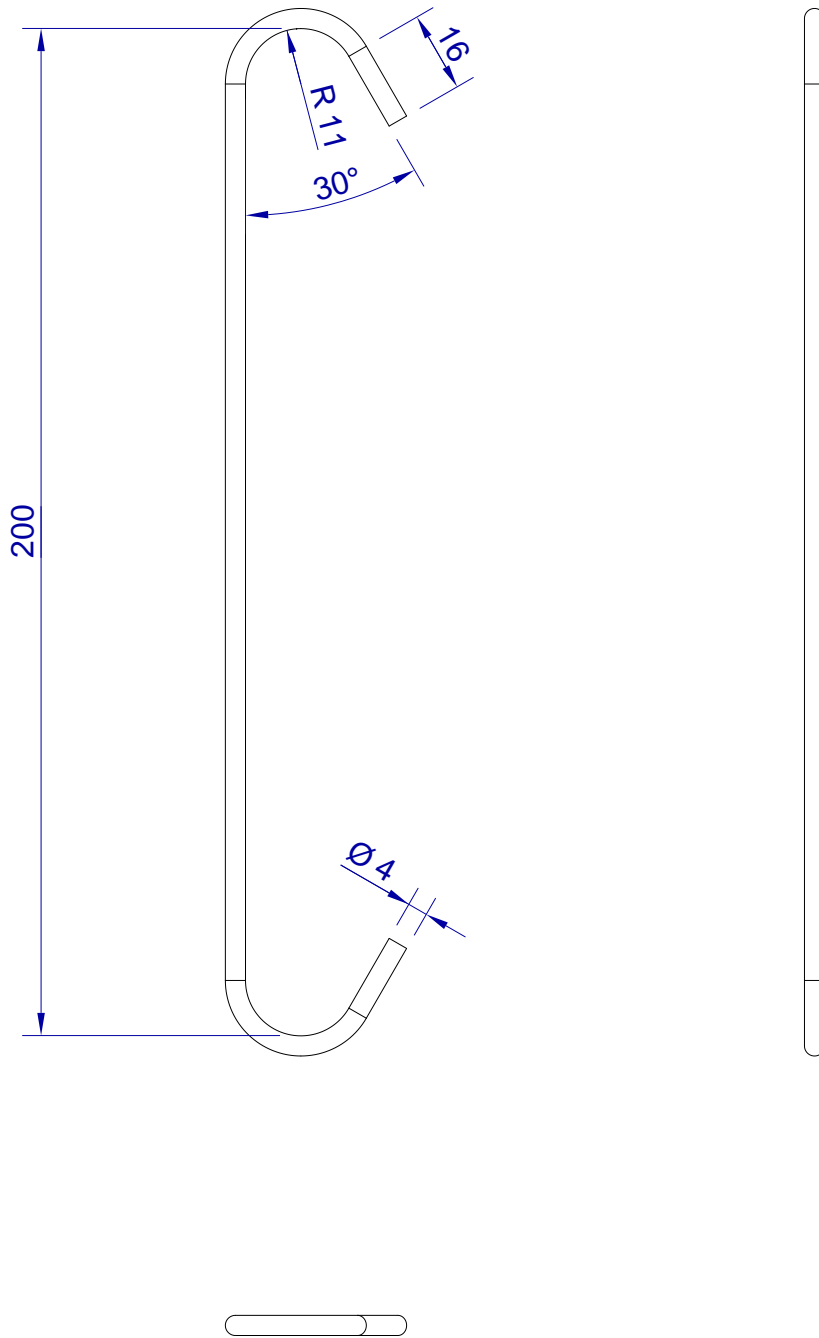

This drawing is HangOn AB property. It can't be reproduced or communicated without our written agreement

hang[®]
On

Product no.
200X4,0 PRX2

Description
Hook, stock item