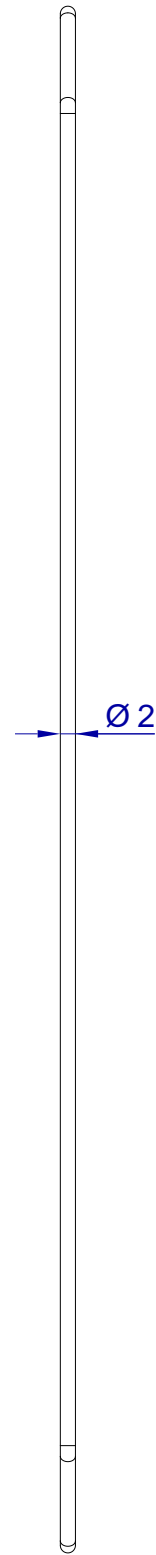

This drawing is HangOn AB property. It can't be reproduced or communicated without our written agreement

hang<sup>®</sup>  
On

Product no.

F200X2,0 PDVX2

Description

Fixed hooks, stock item