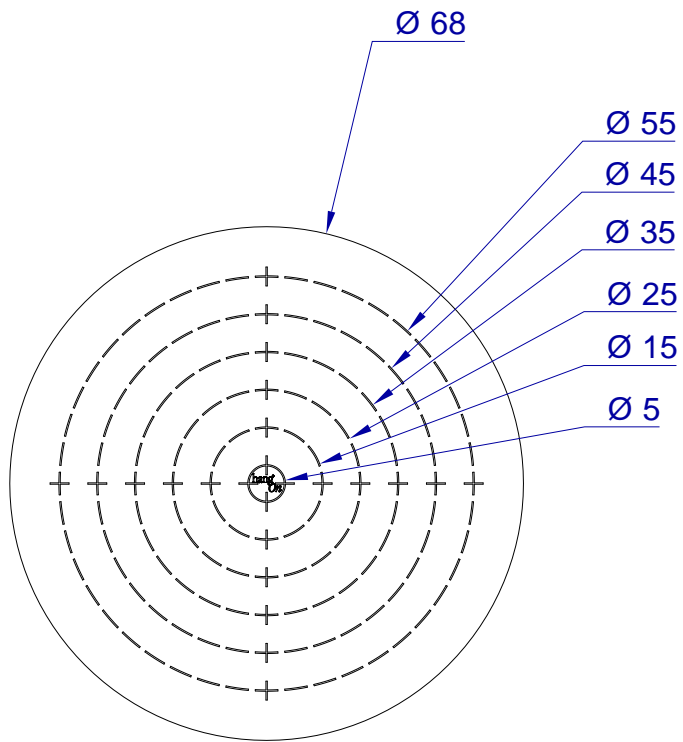

This drawing is HangOn AB property. It can't be reproduced or communicated without our written agreement

Product no.
ERX 068

Description
Disc with target rings and slit back