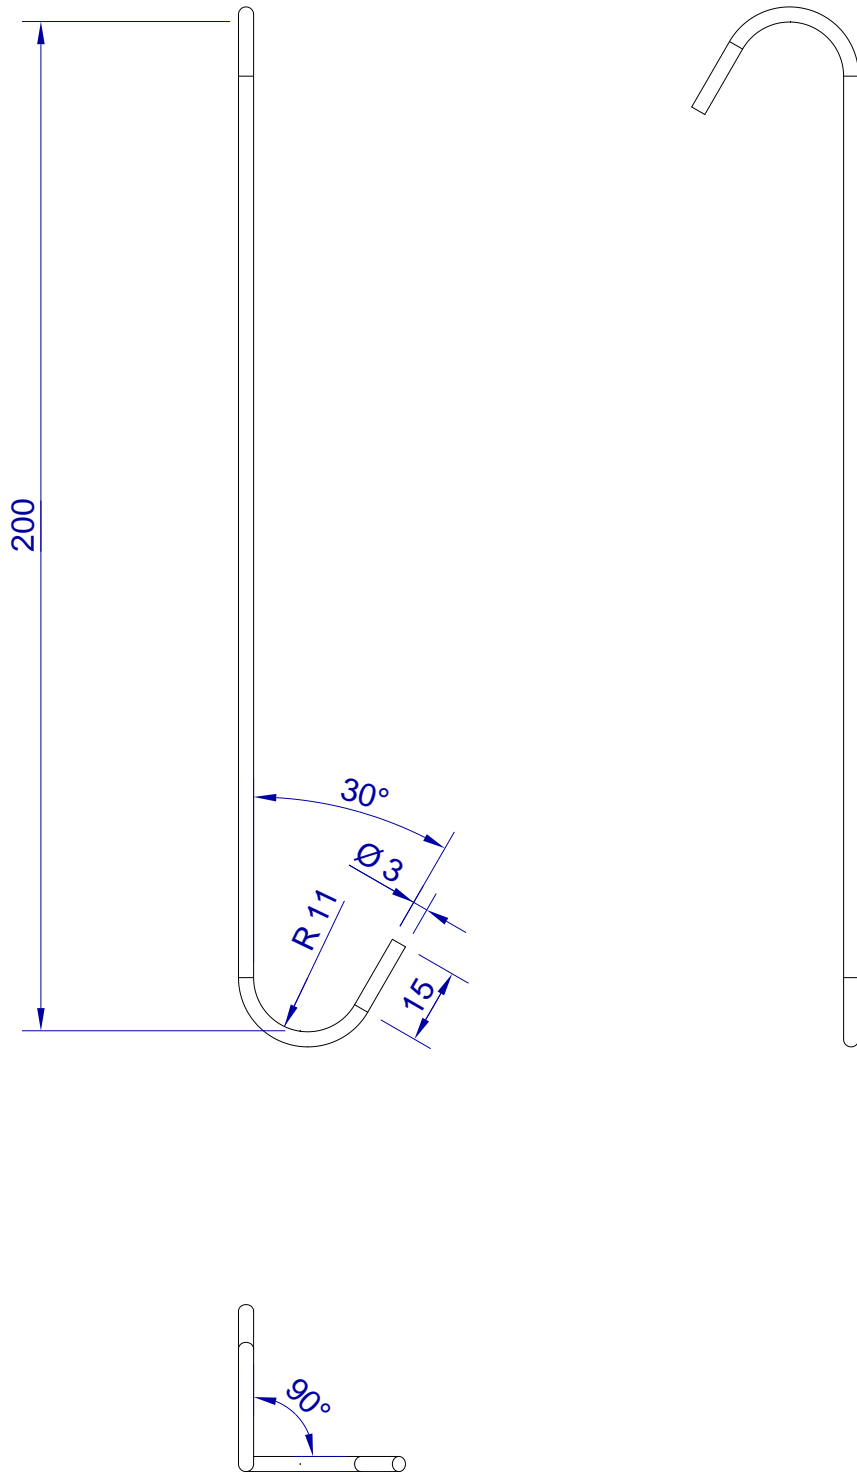

This drawing is HangOn AB property. It can't be reproduced or communicated without our written agreement

hang[®]
On

Product no.
200X3,0 90RX2

Description
Hook, stock item