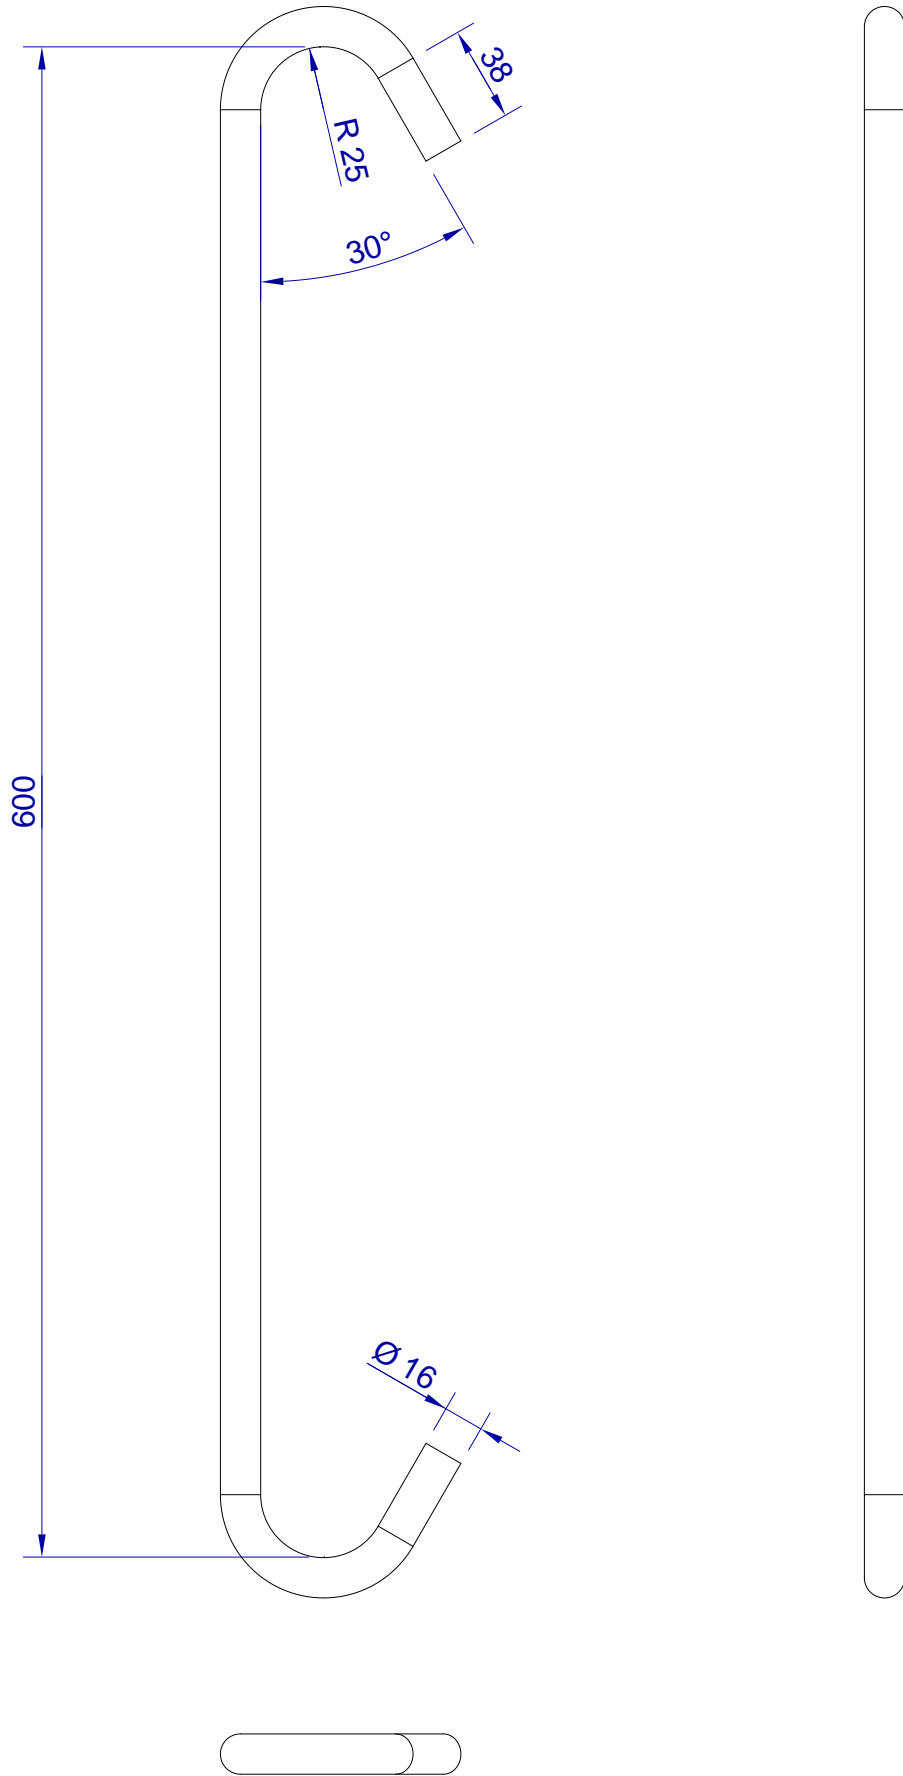

This drawing is HangOn AB property. It can't be reproduced or communicated without our written agreement

hang<sup>®</sup>  
On

Product no.  
600X16,0 PRX2  
Description  
Hook, stock item