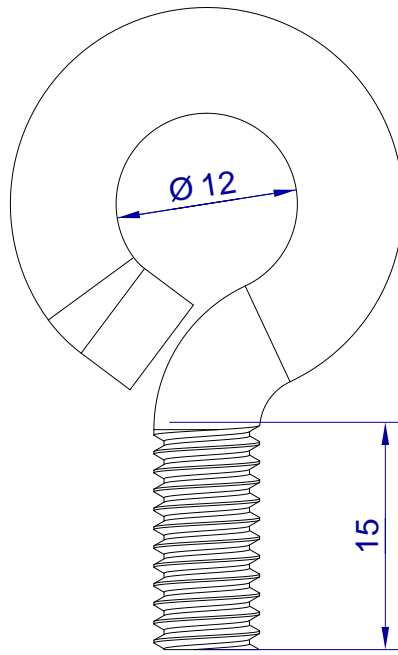

This drawing is HangOn AB property. It can't be reproduced or communicated without our written agreement

hang[®]
On

Product no.

MS 08

Description

Threaded eye-bolt M8

2026-03-12 11:04