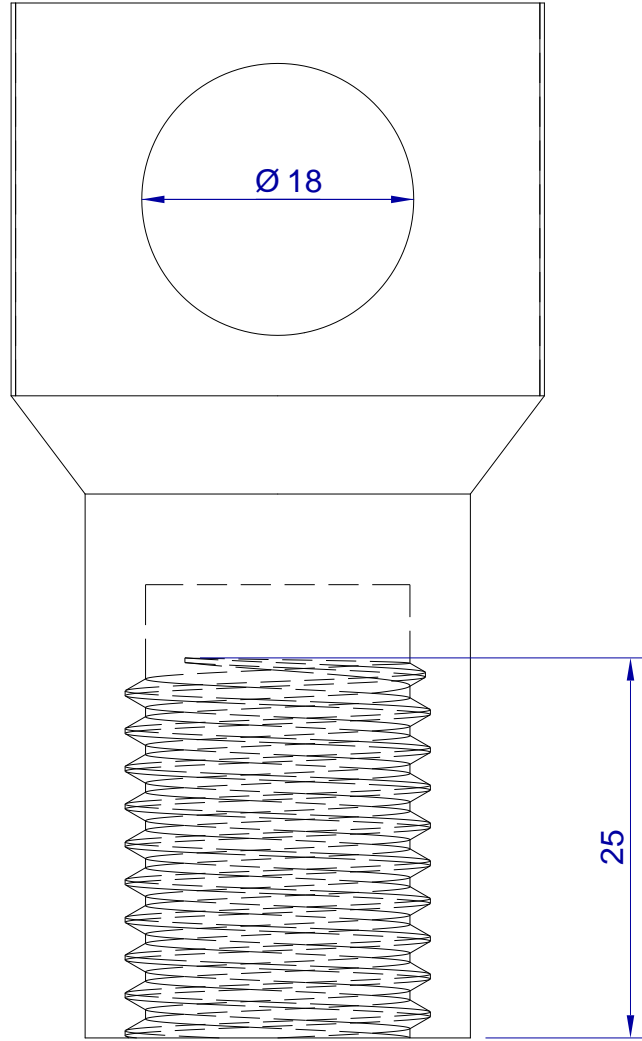

This drawing is HangOn AB property. It can't be reproduced or communicated without our written agreement

hang<sup>®</sup>  
On

Product no.

MT 20

Description

Screw cap M20

2026-03-12 14:10