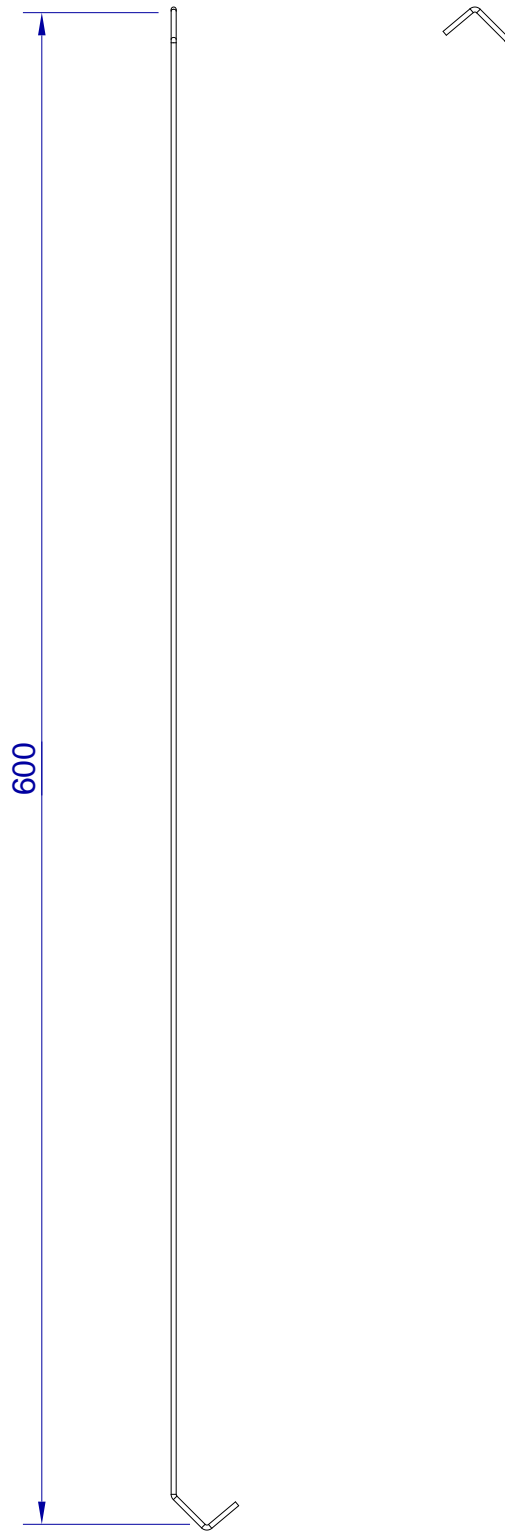

This drawing is HangOn AB property. It can't be reproduced or communicated without our written agreement

hang<sup>®</sup>  
On

Product no.  
600X2,0 90DVX2  
Description  
Hook, stock item