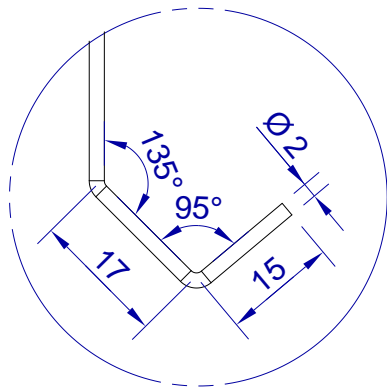

This drawing is HangOn AB property. It can't be reproduced or communicated without our written agreement

hang<sup>®</sup>  
On

Product no.  
600X2,0 90DVX2  
Description  
Hook, stock item