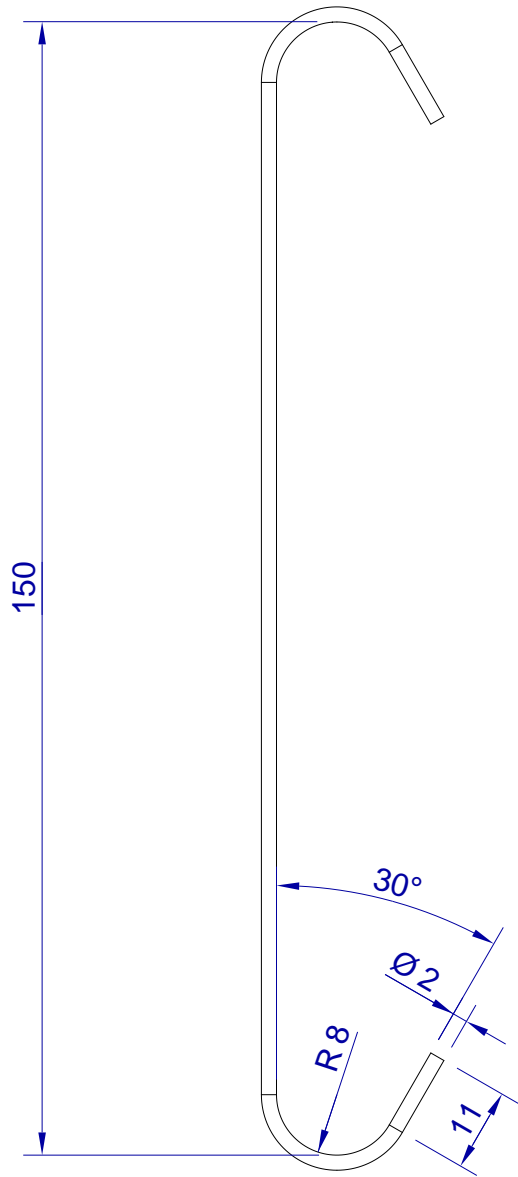

This drawing is HangOn AB property. It can't be reproduced or communicated without our written agreement

hang[®]
On

Product no.

CU150X2,0 PRX2

Description

Copper standard hook, stock item