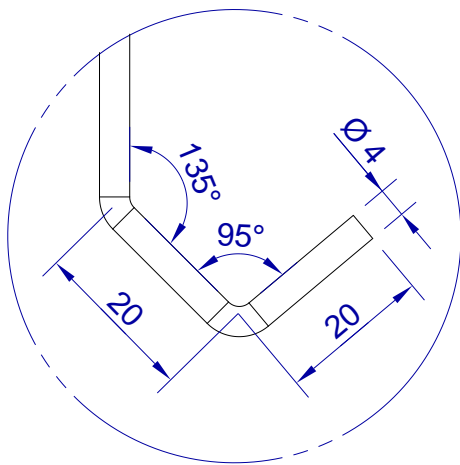

This drawing is HangOn AB property. It can't be reproduced or communicated without our written agreement

600

hang[®]
On

Product no.
600X4,0 90DVX2
Description
Hook, stock item