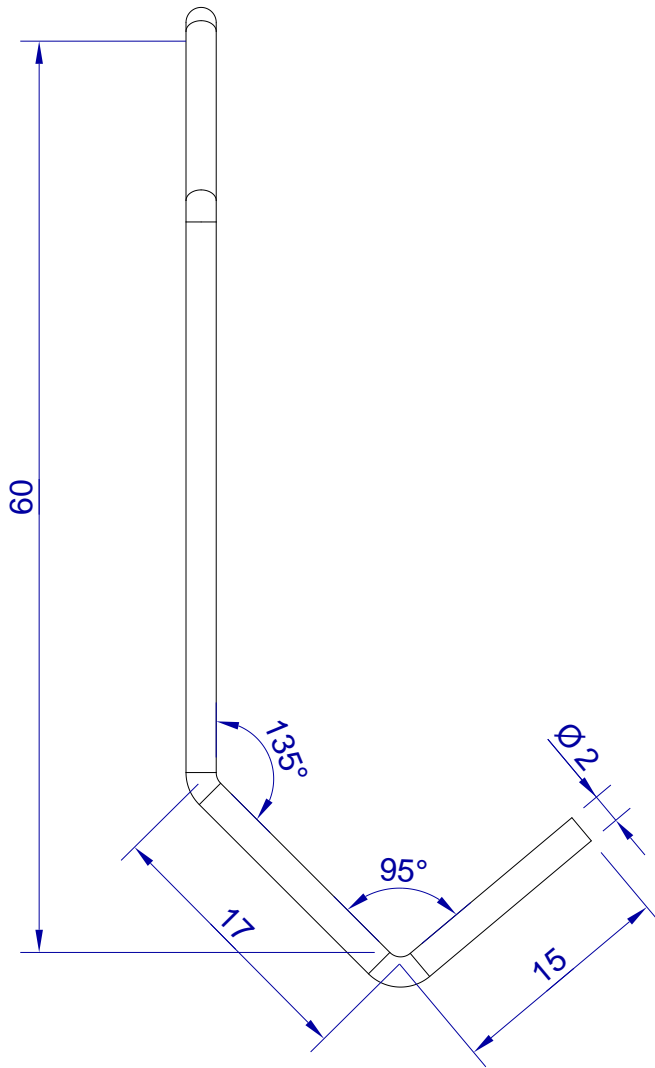

This drawing is HangOn AB property. It can't be reproduced or communicated without our written agreement

hang[®]
On

Product no.
060X2,0 90DVX2
Description
Hook, stock item