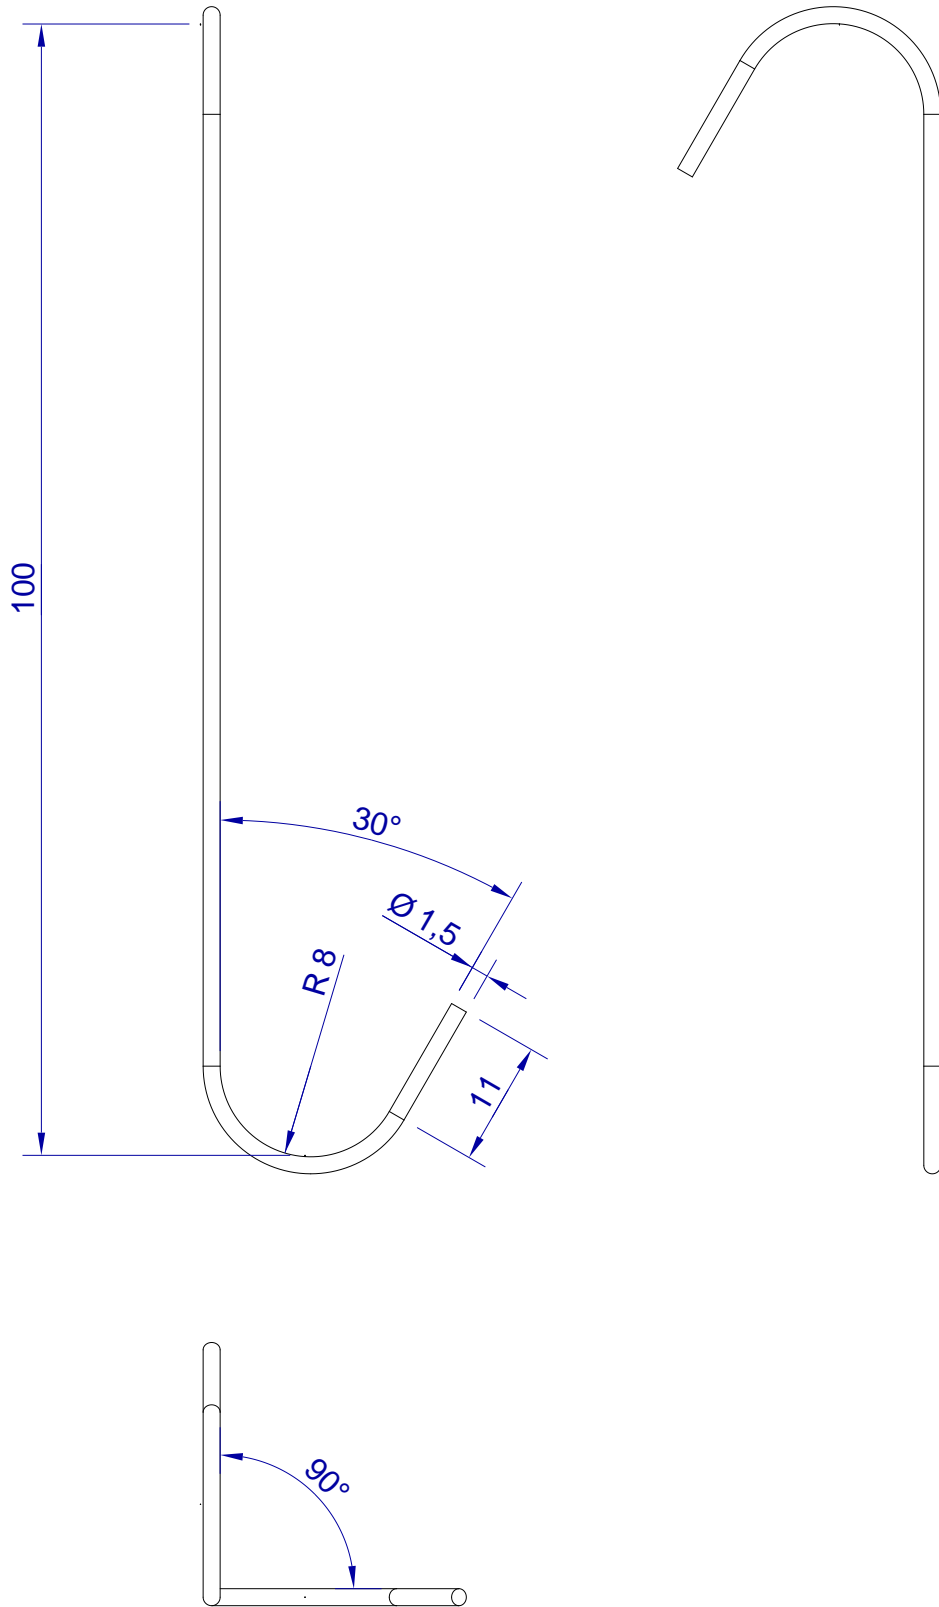

This drawing is HangOn AB property. It can't be reproduced or communicated without our written agreement

hang<sup>®</sup>  
On

Product no.  
100X1,5 90RX2

Description  
Hook, stock item

2026-04-02 06:31