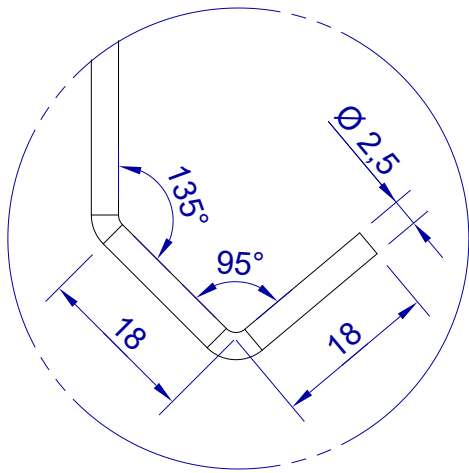

This drawing is HangOn AB property. It can't be reproduced or communicated without our written agreement

Product no.	300X2,5 PDVX2
Description	Hook, stock item