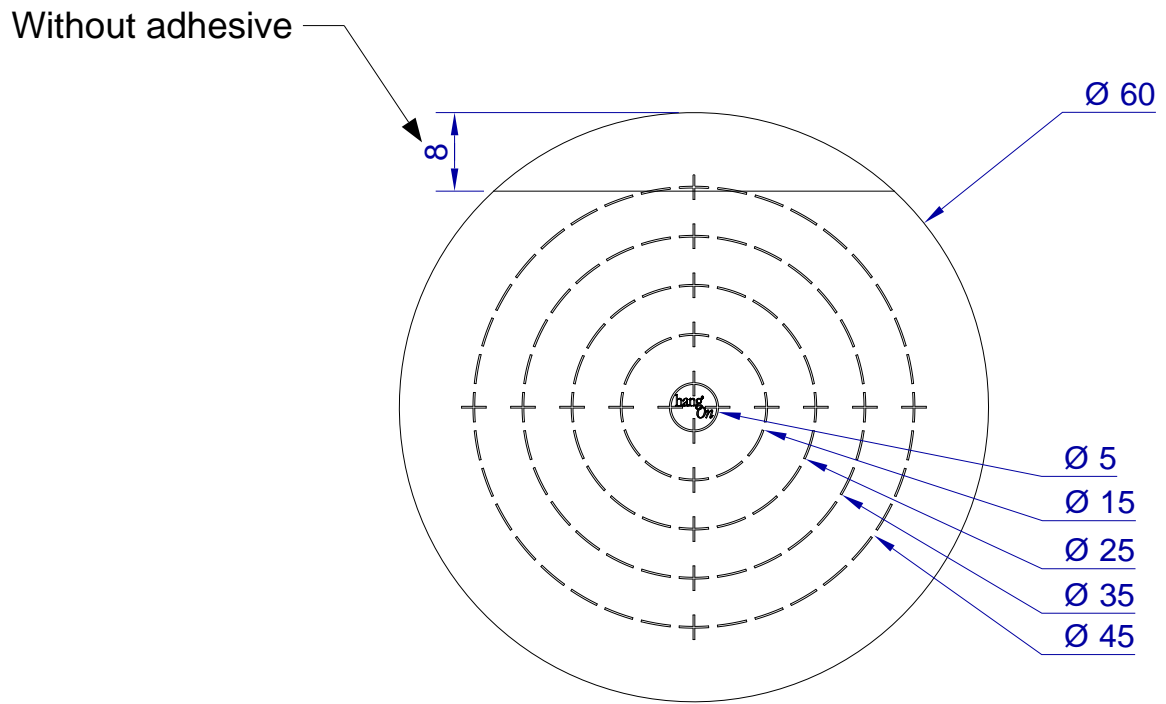

This drawing is HangOn AB property. It can't be reproduced or communicated without our written agreement

Product no.

ERT 060

Description

Disc with tab and target rings