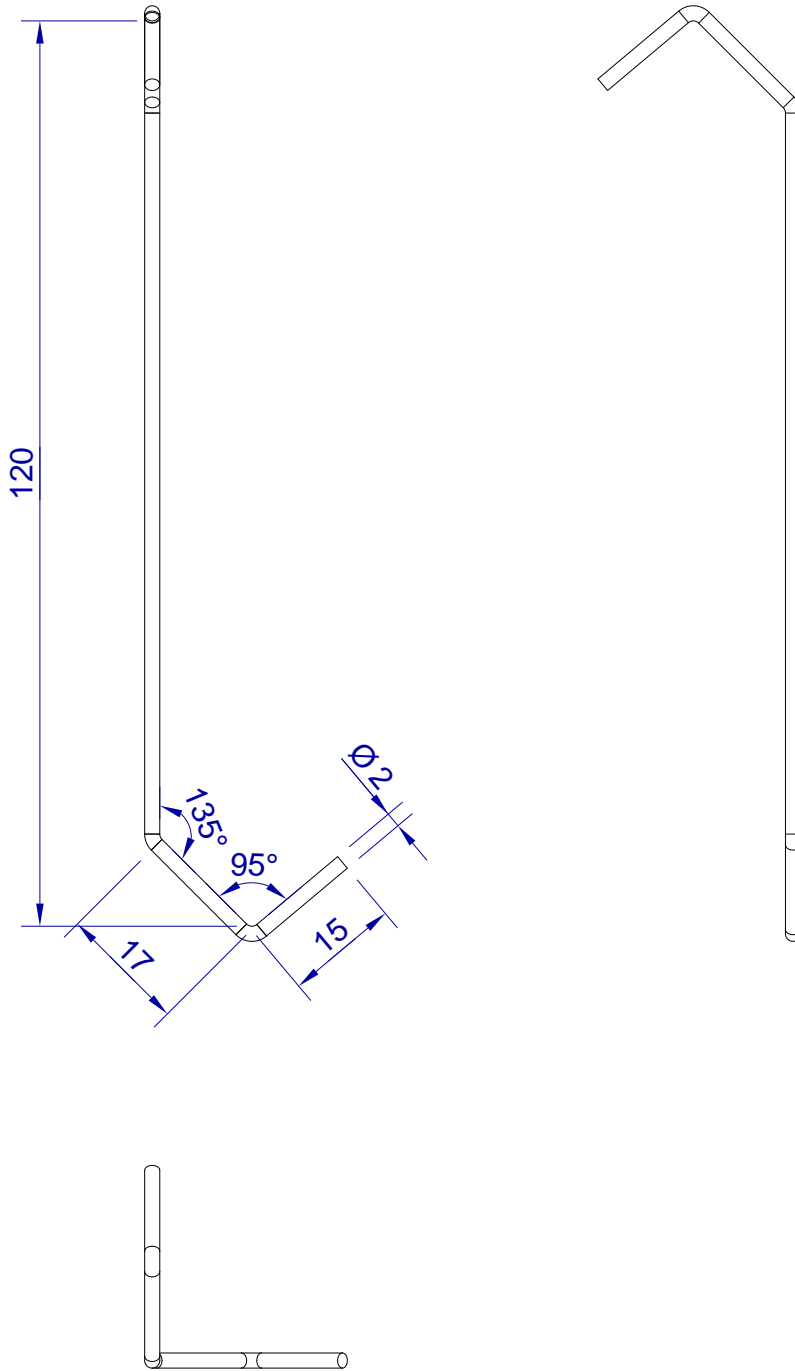

This drawing is HangOn AB property. It can't be reproduced or communicated without our written agreement

hang<sup>®</sup>  
On

Product no.  
120X2,0 90DVX2  
Description  
Hook, stock item