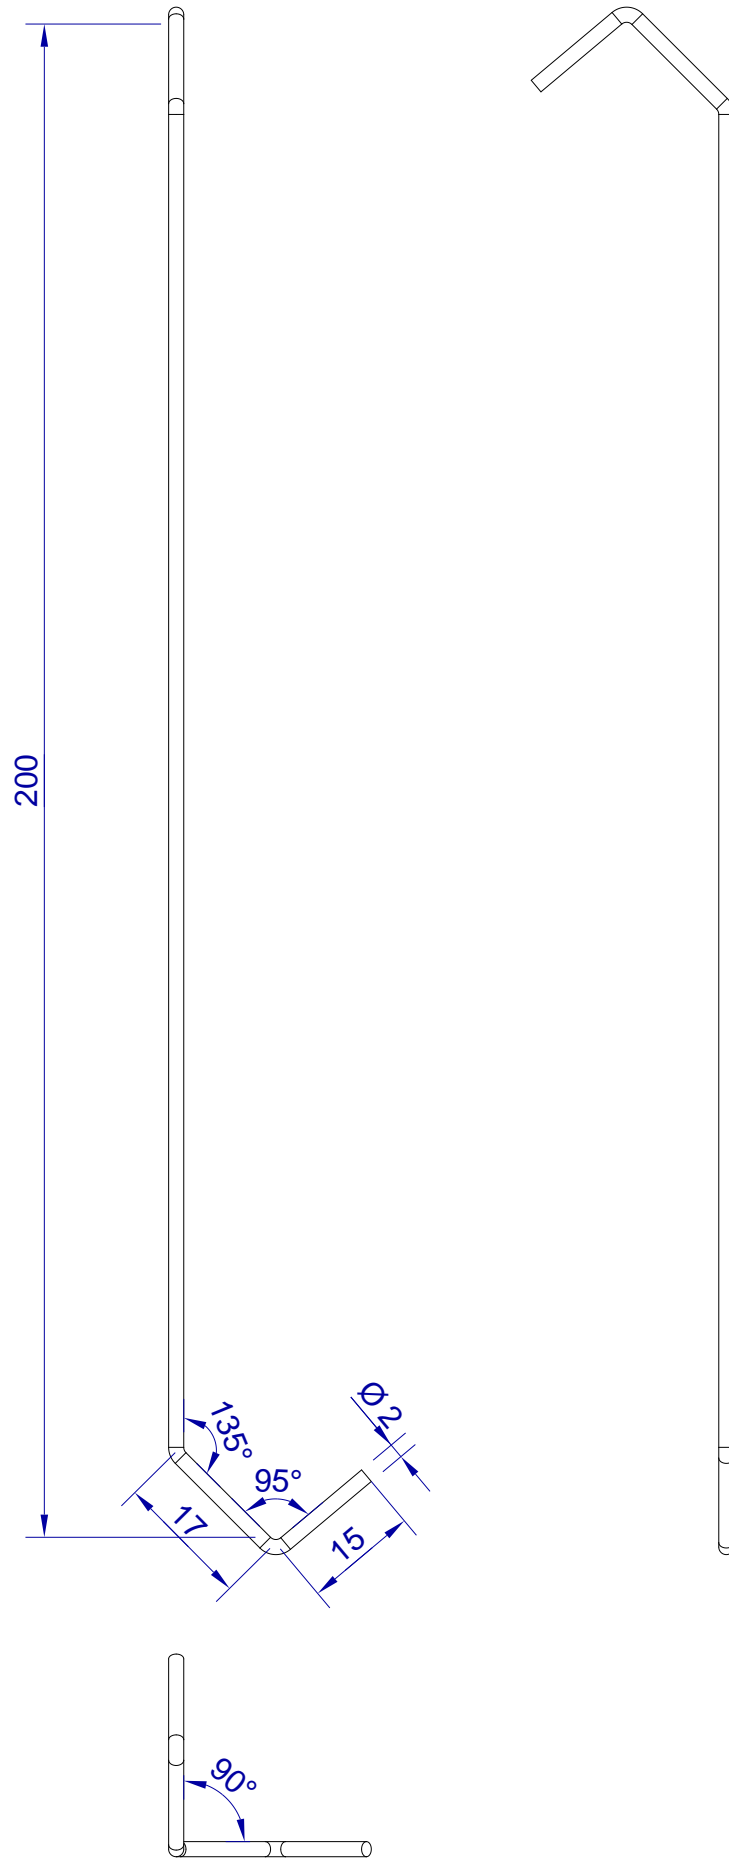

This drawing is HangOn AB property. It can't be reproduced or communicated without our written agreement

hang<sup>®</sup>  
On

Product no.  
200X2,0 90DVX2  
Description  
Hook, stock item