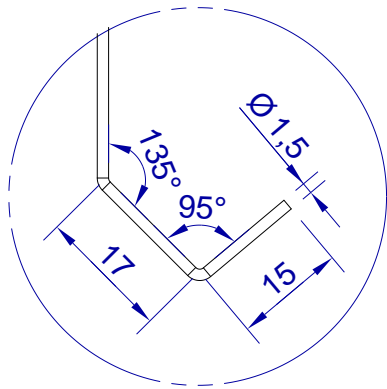

This drawing is HangOn AB property. It can't be reproduced or communicated without our written agreement

hang[®]
On

Product no.
550X1,5 90DVX2
Description
Hook, stock item