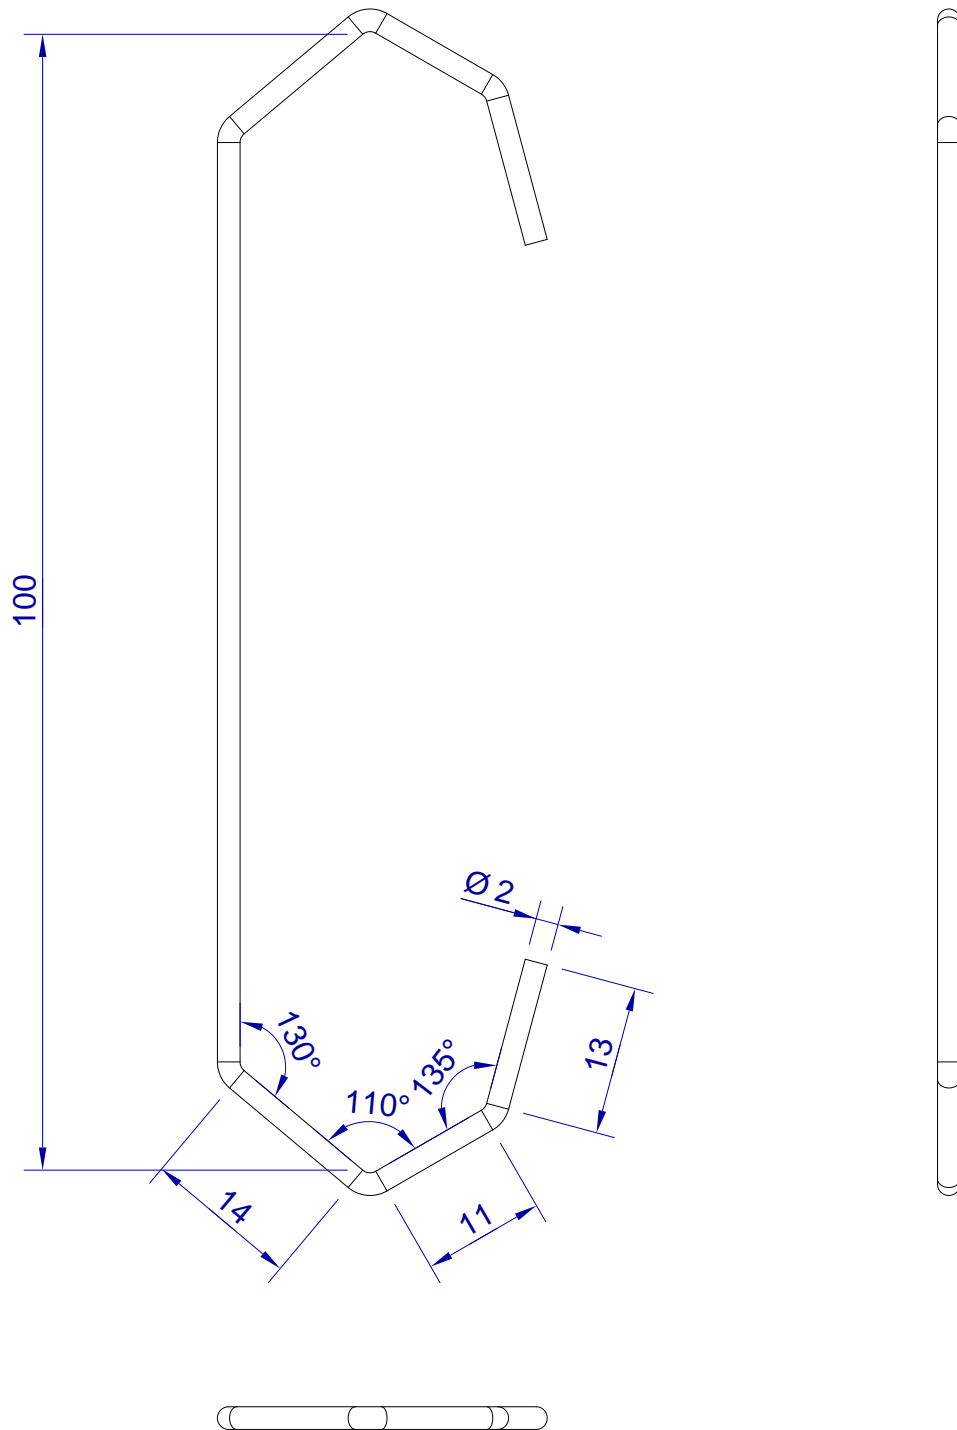

This drawing is HangOn AB property. It can't be reproduced or communicated without our written agreement

hang[®]
On

Product no.
100X2,0 PTRVX2
Description
Hook, stock item