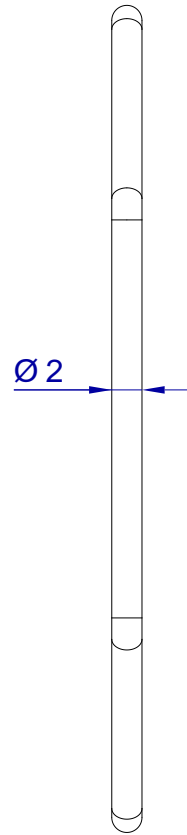

This drawing is HangOn AB property. It can't be reproduced or communicated without our written agreement

hang<sup>®</sup>  
On

Product no.

F050X2,0 PDVX2

Description

Fixed hooks, stock item