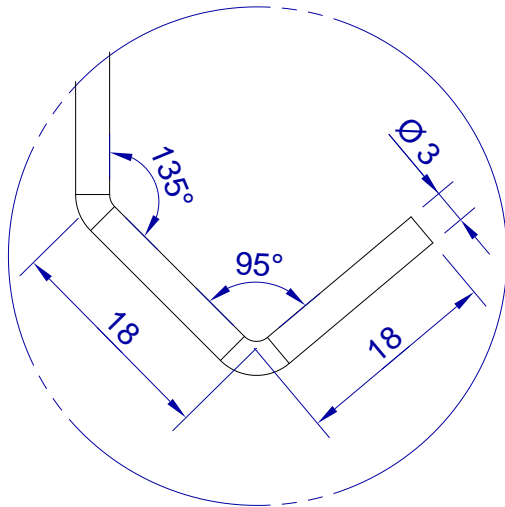

This drawing is HangOn AB property. It can't be reproduced or communicated without our written agreement

hang[®]
On

Product no.
250X3,0 90DV
Description
Hook