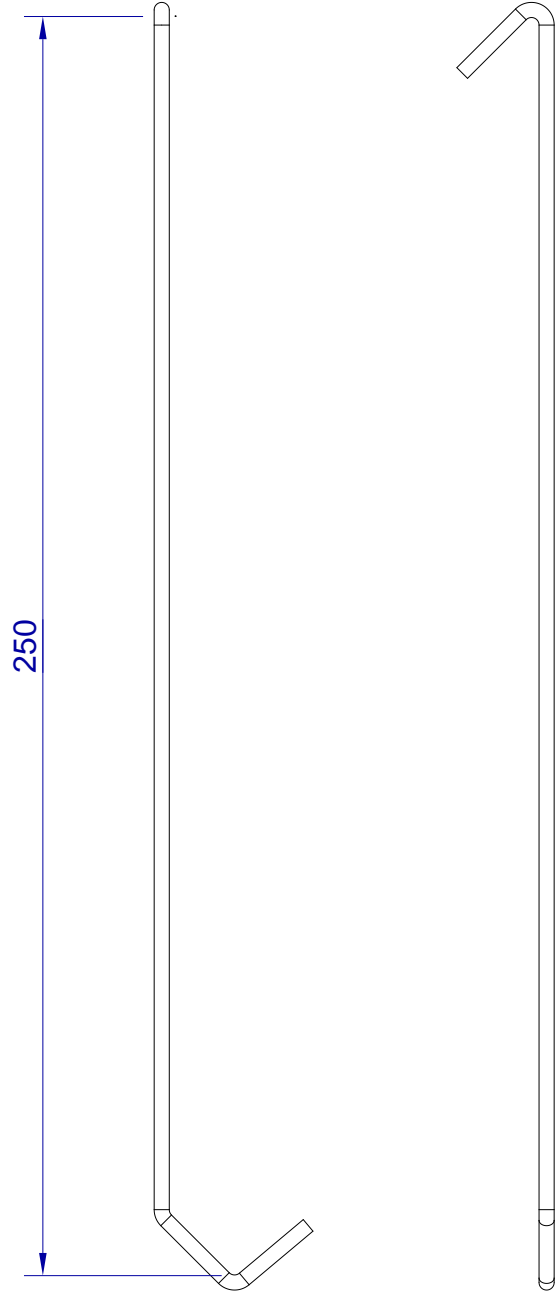

This drawing is HangOn AB property. It can't be reproduced or communicated without our written agreement

hang[®]
On

Product no.
250X3,0 90DV
Description
Hook