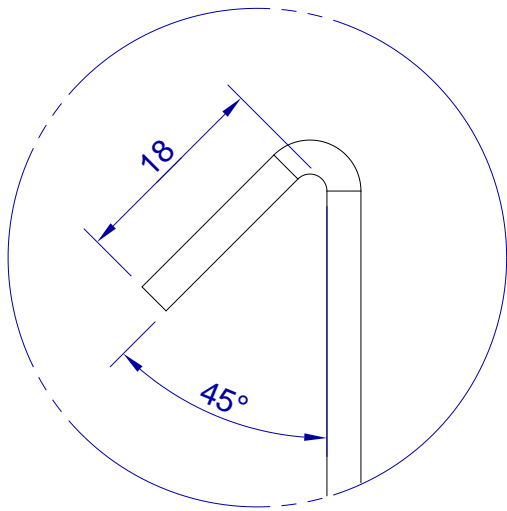

This drawing is HangOn AB property. It can't be reproduced or communicated without our written agreement

hang[®]
On

Product no.
250X3,0 90DV
Description
Hook