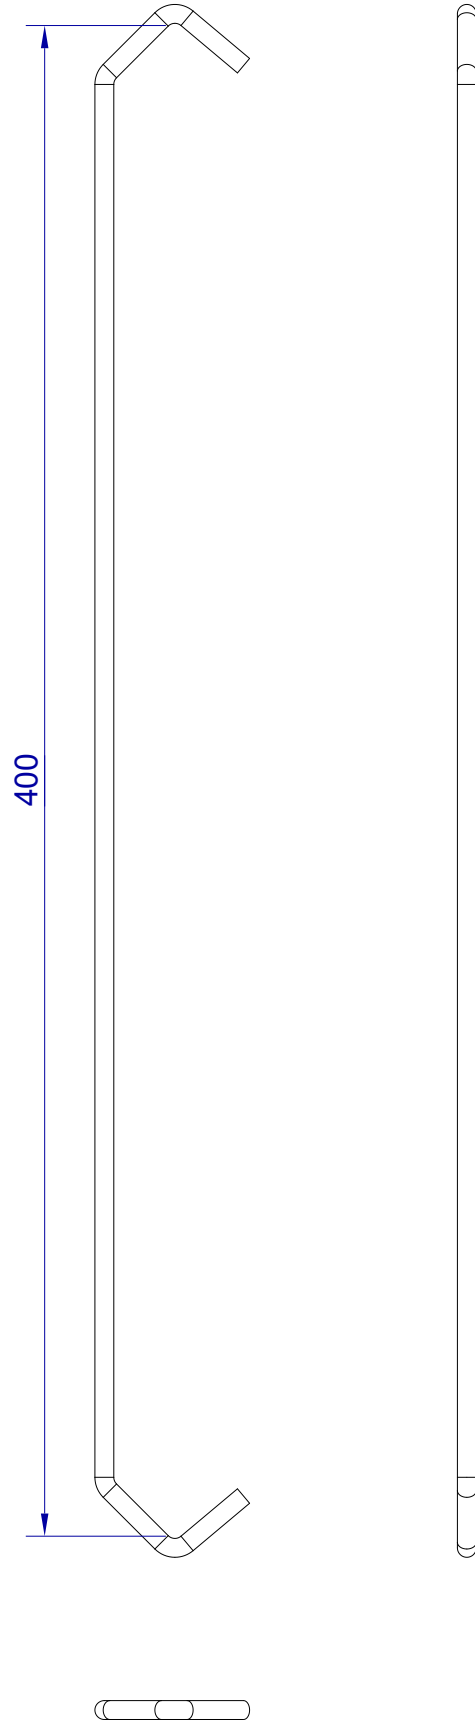

This drawing is HangOn AB property. It can't be reproduced or communicated without our written agreement

hang[®]
On

Product no.
400X5,0 PDVX2
Description
Hook, stock item