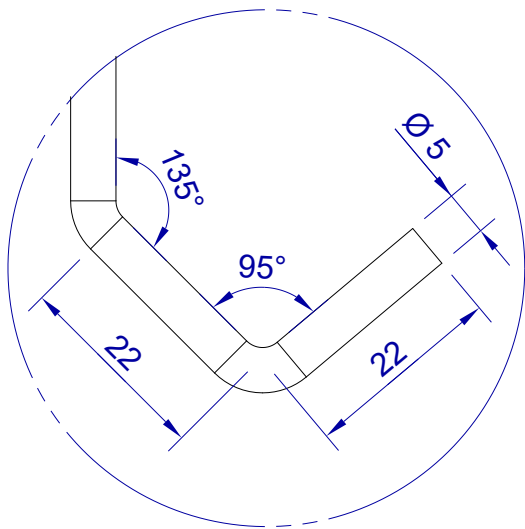

This drawing is HangOn AB property. It can't be reproduced or communicated without our written agreement

hang[®]
On

Product no.
400X5,0 PDVX2
Description
Hook, stock item