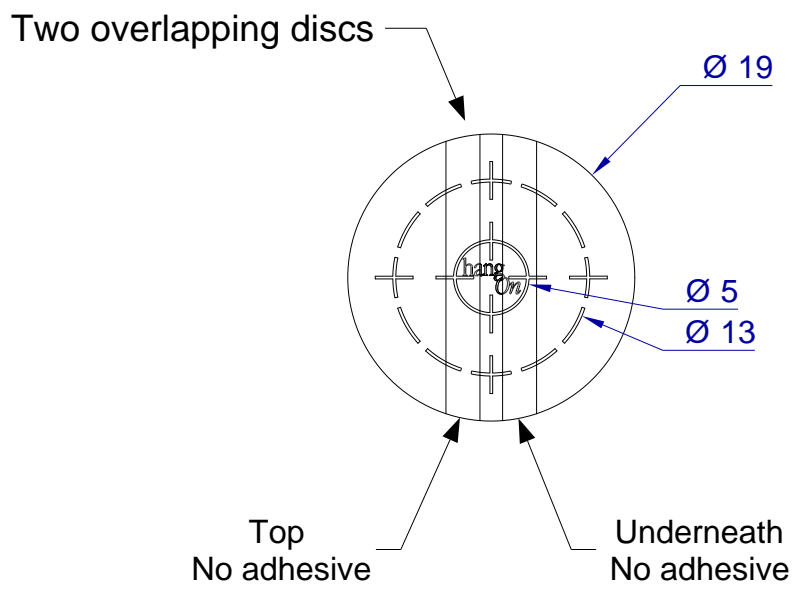

This drawing is HangOn AB property. It can't be reproduced or communicated without our written agreement

Product no.
ERD 19

Description
Wishbone disc